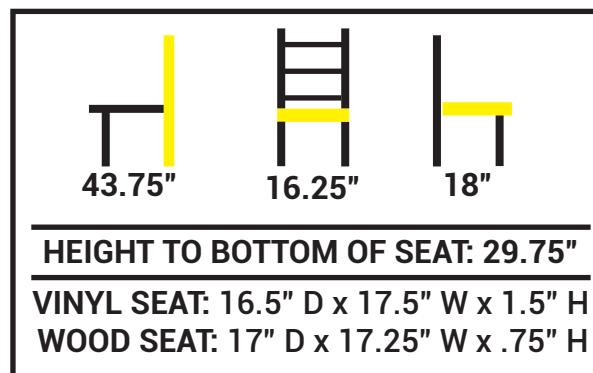

## VERTICALBACK SOLID WOOD BARSTOOL: WB102

(FOR PRODUCT SOLD IN CALIFORNIA, PLEASE SEE CALIFORNIA SPEC SHEET)

- Frame and wood seat constructed of solid European beech
- Available in Natural, Mahogany, Walnut or Black finish
- Includes brass toekick
- Non-marring poly glides
- Seat ships unattached - simple seat attachment is required
- Vinyl seat options: Black, Buckskin, Espresso, Red and Wine
- Solid beech wood seat options: Walnut, Natural, Mahogany and Black
- Custom vinyl or upholstered seat available for upcharge
- Barstool weight: 24 lbs.