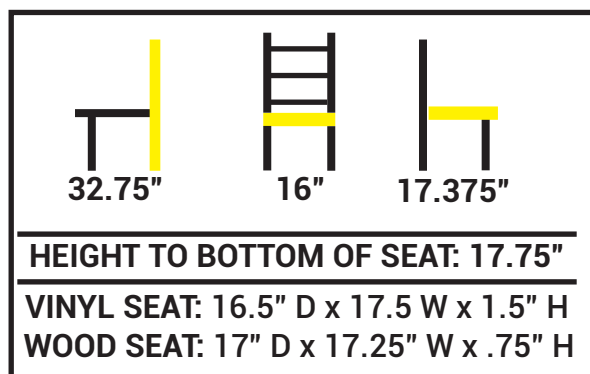

- Frame and wood seat constructed of solid European beech
- Available in Natural, Mahogany, Walnut or Black finish
- Non-marring poly glides
- Seat ships unattached - simple seat attachment is required
- Vinyl seat options: Black, Buckskin, Espresso, Red and Wine
- Solid beech wood seat options: Walnut, Natural, Mahogany and Black
- Custom vinyl or upholstered seat available for upcharge
- Dining chair weight: 20 lbs.