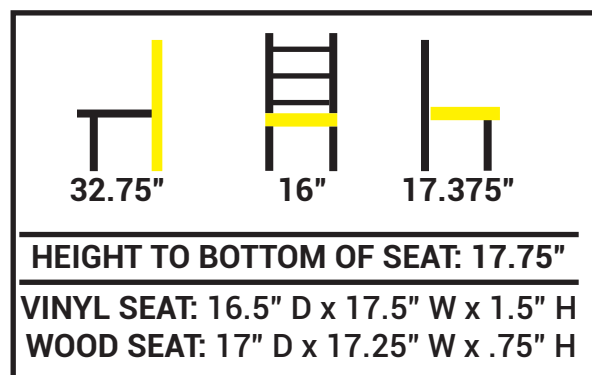

## VERTICALBACK SOLID WOOD DINING CHAIR: WC102

(FOR PRODUCT SOLD IN CALIFORNIA, PLEASE SEE CALIFORNIA SPEC SHEET)

- Frame and wood seat constructed of solid European beech
- Available in Natural, Mahogany, Walnut or Black finish
- Non-marring poly glides
- Seat ships unattached - simple seat attachment is required
- Vinyl seat options: Black, Buckskin, Espresso, Red and Wine
- Solid beech wood seat options: Walnut, Natural, Mahogany and Black
- Custom vinyl or upholstered seat available for upcharge
- Dining chair weight: 20 lbs.