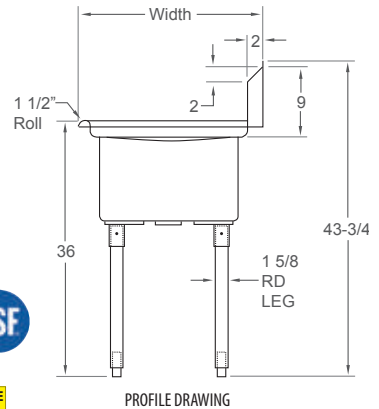

**BKCS**

**18 ga. T-304 S/S Three Compartment Corner Sinks**

- Accommodates (2) 8" O.C. Faucets
- 1 1/2" Rounded Front & Side Edges
- 1 5/8" Galvanized Legs w/Adjustable High Impact Corrosion Resistant Feet
- 3 1/2" Drains Included
- 9" Backsplash
- 43 1/2" Overall Height
- 33 3/4" Work Height
- T-304 18 ga. S/S Deck & Bowls
- Cross Bracing

Part Number	Unit Size (l x w)	Bowl Dim. (l x w x d)	Drainboard (l x w)
BKCS-3-18-14-18T	57" x 57"	18" x 18" x 14"	18" x 23 1/2"
BKCS-3-18-14-24T	63" x 63"	18" x 18" x 14"	24" x 23 1/2"
BKCS-3-24-14-24T	75" x 75"	24" x 24" x 14"	24" x 29 1/2"

**BKS - One Compartment Sinks**

- 18 ga T-304 Stainless Steel
- 1 5/8" Galvanized Legs w/ 1" Adjustable High Impact Corrosion Resistant Feet
- 1/4" Pitched Drainboards To Ensure Proper Drainage
- 1 1/2" Rounded Front and Side Edges
- Accommodates 8" On Center Faucets
- 1 (BKDR-4) 3 1/2" Drain Included
- 9" Backsplash

Part Number	Bowl Size (l x w x d)	Unit Size (l x w)	Drainboard
BKS-1-1620-12	16" x 20" x 12"	21" x 25 13/16"	None
BKS-1-1620-12-18L	16" x 20" x 12"	36 1/2" x 25 13/16"	(1) L - 18"
BKS-1-1620-12-18R	16" x 20" x 12"	36 1/2" x 25 13/16"	(1) R - 18"
BKS-1-1620-12-18T	16" x 20" x 12"	52" x 25 13/16"	(2) - 18"
BKS-1-18-12	18" x 18" x 12"	23" x 23 13/16"	None
BKS-1-18-12-18L	18" x 18" x 12"	38 1/2" x 23 13/16"	(1) L - 18"
BKS-1-18-12-18R	18" x 18" x 12"	38 1/2" x 23 13/16"	(1) R - 18"
BKS-1-18-12-18T	18" x 18" x 12"	54" x 23 13/16"	(2) - 18"
BKS-1-1824-14	18" x 24" x 14"	23" x 29 13/16"	None
BKS-1-1824-14-24L	18" x 24" x 14"	44 1/2" x 29 13/16"	(1) L - 24"
BKS-1-1824-14-24R	18" x 24" x 14"	44 1/2" x 29 13/16"	(1) R - 24"
BKS-1-1824-14-24T	18" x 24" x 14"	66" x 29 13/16"	(2) - 24"
BKS-1-20-12	20" x 20" x 12"	25" x 25 13/16"	None
BKS-1-24-14	24" x 24" x 14"	29" x 29 13/16"	None
BKS-1-24-14-24L	24" x 24" x 14"	50 1/2" x 29 13/16"	(1) L - 24"
BKS-1-24-14-24R	24" x 24" x 14"	50 1/2" x 29 13/16"	(1) R - 24"
BKS-1-24-14-24T	24" x 24" x 14"	72" x 29 13/16"	(2) - 24"