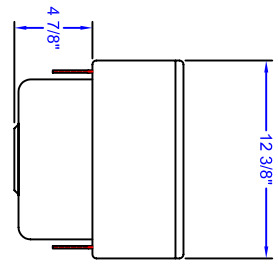

PBF-4-D 005961SA QTY: 1
 NOT TO SCALE

4" O.C. DECK MOUNT FAUCET
 W/3.5" GOOSENECK SPOUT

**STUD & BEND LOCATIONS
& CUTOUT**

REVISIONS:

JOHN BOOS & CO.

315 SOUTH FIRST STREET
 P.O. BOX 609
 EFFINGHAM, IL. 62401
 (217) 347-7701 / FAX (217) 347-7705

MATERIALS
 DECK: 300 S/S
 BASE:

SHEET NUMBER:	QUAD LOCATION:	ROOM NUMBER:	ITEM NUMBER:	QUANTITY:	MODEL NUMBER: PB-DISINK101405-P-SSLR	SCALE: 1"=1'	DATE: 1-26-09	DRAWN BY: CS	SALES ORDER NUMBER:
---------------	----------------	--------------	--------------	-----------	--	------------------------	-------------------------	------------------------	---------------------