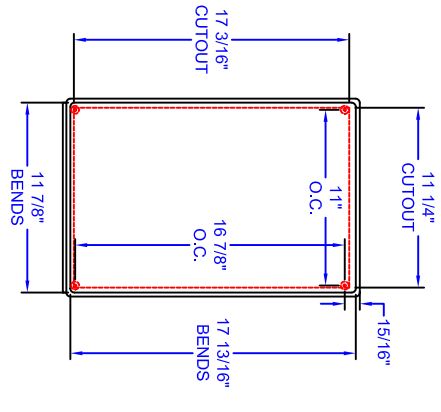

PBF-4-D 005961SA QTY: 1
 NOT TO SCALE

4" O.C. DECK MOUNT FAUCET
 W/3.5" GOOSENECK SPOUT

**STUD & BEND LOCATIONS
& CUTOUT**

REVISIONS:

JOHN BOOS & CO.

315 SOUTH FIRST STREET
 P.O. BOX 609
 EFFINGHAM, IL. 62401
 (217) 347-7701 / FAX (217) 347-7705

MATERIALS
 DECK: 300 S/S
 BASE:

SHEET NUMBER:	QUAD LOCATION:	ROOM NUMBER:	ITEM NUMBER:	QUANTITY:	MODEL NUMBER: PB-DISINK101405-P-SSLR	SCALE: 1"=1'	DATE: 1-26-09	DRAWN BY: CS	SALES ORDER NUMBER:
---------------	----------------	--------------	--------------	-----------	--	------------------------	-------------------------	------------------------	---------------------