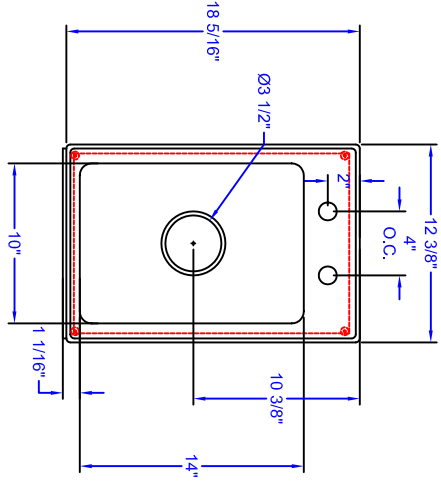

PBF-4-D 005961SA QTY: 1
 NOT TO SCALE

4" O.C. DECK MOUNT FAUCET
 W/3.5" GOOSENECK SPOUT

**STUD & BEND LOCATIONS
& CUTOUT**

REVISIONS:

JOHN BOOS & CO.

315 SOUTH FIRST STREET
 P.O. BOX 609
 EFFINGHAM, IL. 62401
 (217) 347-7701 / FAX (217) 347-7705

MATERIALS
 DECK: 300 S/S
 BASE:

SHEET NUMBER:	QUAD LOCATION:	ROOM NUMBER:	ITEM NUMBER:	QUANTITY:	MODEL NUMBER: PB-DISINK101405-P-SSLR	SCALE: 1"=1'	DATE: 1-26-09	DRAWN BY: CS	SALES ORDER NUMBER:
---------------	----------------	--------------	--------------	-----------	--	------------------------	-------------------------	------------------------	---------------------