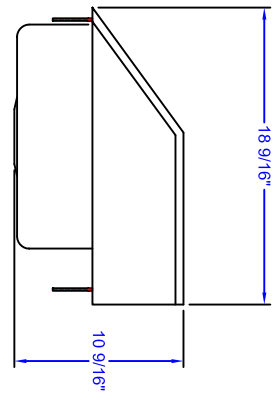

PBF-4-D 005961SA QTY: 1
 NOT TO SCALE

4" O.C. DECK MOUNT FAUCET
 W/3.5" GOOSENECK SPOUT

**STUD & BEND LOCATIONS
& CUTOUT**

REVISIONS:

JOHN BOOS & CO.

315 SOUTH FIRST STREET
 P.O. BOX 609
 EFFINGHAM, IL. 62401
 (217) 347-7701 / FAX (217) 347-7705

MATERIALS
 DECK: 300 S/S
 BASE:

SHEET NUMBER:	QUAD LOCATION:	ROOM NUMBER:	ITEM NUMBER:	QUANTITY:	MODEL NUMBER: PB-DISINK101405-P-SSLR	SCALE: 1"=1'	DATE: 1-26-09	DRAWN BY: CS	SALES ORDER NUMBER:
---------------	----------------	--------------	--------------	-----------	--	------------------------	-------------------------	------------------------	---------------------