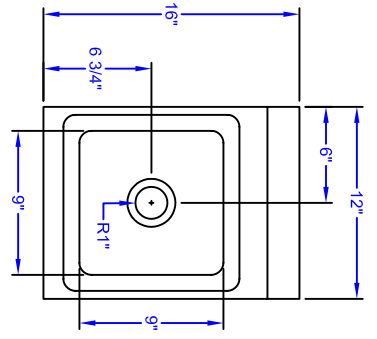

BRK22  
 NOT TO SCALE  
 MINI BASKET DRAIN  
 005436  
 QTY: 1

MOUNTING BRACKET

REVISIONS:

12-12-06	ADDED MODEL NUMBER.
5-9-08	ADDED SIDE SPLASHES. CS
8-18-08	UPDATED BORDER. CS
12-16-08	UPDATED BORDER TO NEWEST STYLE. CS
3-20-09	ADDED MINI DRAIN ICON TO DWG. CS

MATERIALS  
 DECK: 18GA. S.S.  
 BASE: S.S.

SHEET NUMBER:	
QUAD LOCATION:	
ROOM NUMBER:	
ITEM NUMBER:	
QUANTITY:	
MODEL NUMBER:	PBHS-W-0909-SSLR
SCALE:	1"=1'
DATE:	4-21-06
DRAWN BY:	MB
SALES ORDER NUMBER:	