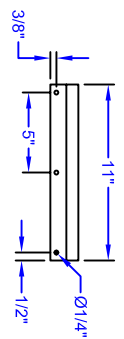

BRK22  
 NOT TO SCALE  
 MINI BASKET DRAIN  
 005436  
 QTY: 1

MOUNTING BRACKET

REVISIONS:

12-12-06	ADDED MODEL NUMBER.
5-9-08	ADDED SIDE SPLASHES. CS
8-18-08	UPDATED BORDER. CS
12-16-08	UPDATED BORDER TO NEWEST STYLE. CS
3-20-09	ADDED MINI DRAIN ICON TO DWG. CS

MATERIALS  
 DECK: 18GA. S.S.  
 BASE: S.S.

SHEET NUMBER:	
QUAD LOCATION:	
ROOM NUMBER:	
ITEM NUMBER:	
QUANTITY:	
MODEL NUMBER:	PBHS-W-0909-SSLR
SCALE:	1"=1'
DATE:	4-21-06
DRAWN BY:	MB
SALES ORDER NUMBER:	