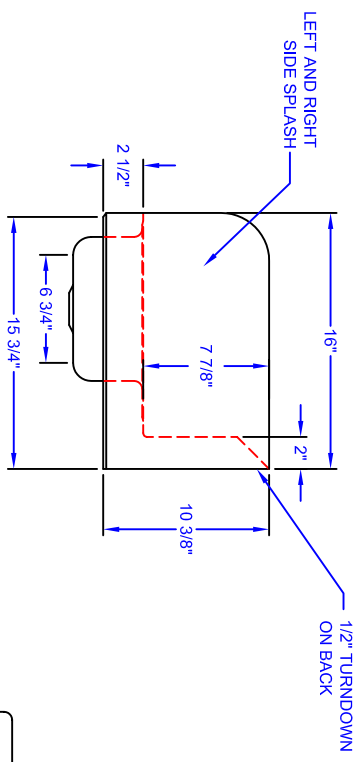

BRK22  
 NOT TO SCALE  
 MINI BASKET DRAIN  
 005436  
 QTY: 1

MOUNTING BRACKET

REVISIONS:

12-12-06	ADDED MODEL NUMBER.
5-9-08	ADDED SIDE SPLASHES. CS
8-18-08	UPDATED BORDER. CS
12-16-08	UPDATED BORDER TO NEWEST STYLE. CS
3-20-09	ADDED MINI DRAIN ICON TO DWG. CS

MATERIALS  
 DECK: 18GA. S.S.  
 BASE: S.S.

SHEET NUMBER:	
QUAD LOCATION:	
ROOM NUMBER:	
ITEM NUMBER:	
QUANTITY:	
MODEL NUMBER:	PBHS-W-0909-SSLR
SCALE:	1"=1'
DATE:	4-21-06
DRAWN BY:	MB
SALES ORDER NUMBER:	