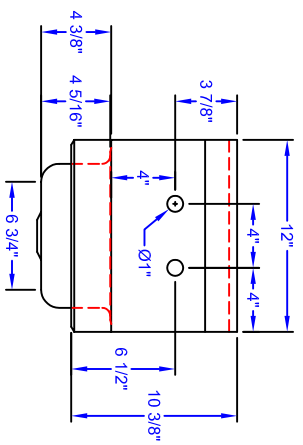

BRK22  
 NOT TO SCALE  
 MINI BASKET DRAIN  
 005436  
 QTY: 1

MOUNTING BRACKET

REVISIONS:

12-12-06	ADDED MODEL NUMBER.
5-9-08	ADDED SIDE SPLASHES. CS
8-18-08	UPDATED BORDER. CS
12-16-08	UPDATED BORDER TO NEWEST STYLE. CS
3-20-09	ADDED MINI DRAIN ICON TO DWG. CS

MATERIALS  
 DECK: 18GA. S.S.  
 BASE: S.S.

SHEET NUMBER:	
QUAD LOCATION:	
ROOM NUMBER:	
ITEM NUMBER:	
QUANTITY:	
MODEL NUMBER:	PBHS-W-0909-SSLR
SCALE:	1"=1'
DATE:	4-21-06
DRAWN BY:	MB
SALES ORDER NUMBER:	