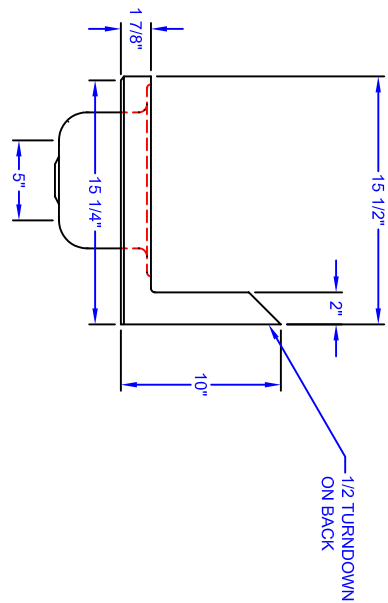

NSF APPROVED
PB-HS-4 FAUCET INCLUDED
MOUNTING BRACKET

PB-HS-4
NOT TO SCALE
005566SA
4" O.C. SPLASH MOUNT FAUCET
W/ 3.5" GOOSENECK SPOUT

QTY: 1

1/2 TURNDOWN
ON BACK

MATERIALS
DECK: 18GA. S.S.
BASE: S.S.

REVISIONS:

SALES ORDER NUMBER:

MB

DRAWN BY:

4-10-05

DATE:

1"=1'

SCALE:

MODEL NUMBER:
PBHS-W-1410-P

QUANTITY:

HANDSINKS

ITEM NUMBER:

ROOM NUMBER:

QUAD LOCATION:

SHEET NUMBER: