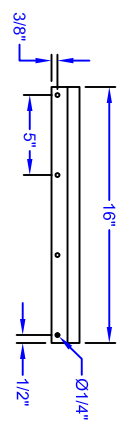

MOUNTING BRACKET

PBHS-4
NOT TO SCALE
005566SA
4" O.C. SPLASH MOUNT FAUCET
W/ 3.5" GOOSENECK SPOUT

QTY: 1

1/2 TURNDOWN
ON BACK

| |
|------------------|
| MATERIALS |
| DECK: 18GA. S.S. |
| BASE: S.S. |

REVISIONS:

| |
|----------------------------------|
| SHEET NUMBER: |
| QUAD LOCATION: |
| ROOM NUMBER: |
| ITEM NUMBER: |
| QUANTITY: |
| MODEL NUMBER: PBHS-W-1410-P-SSLR |
| SCALE: 1"=1' |
| DATE: 6-13-08 |
| DRAWN BY: CS |
| SALES ORDER NUMBER: |