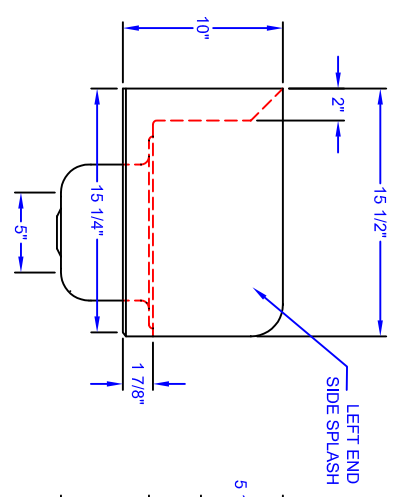

MOUNTING BRACKET

PBHS-4
NOT TO SCALE
005566SA
4" O.C. SPLASH MOUNT FAUCET
W/ 3.5" GOOSENECK SPOUT

QTY: 1

1/2 TURNDOWN
ON BACK

| |
|------------------|
| MATERIALS |
| DECK: 18GA. S.S. |
| BASE: S.S. |

REVISIONS:

| |
|----------------------------------|
| SHEET NUMBER: |
| QUAD LOCATION: |
| ROOM NUMBER: |
| ITEM NUMBER: |
| QUANTITY: |
| MODEL NUMBER: PBHS-W-1410-P-SSLR |
| SCALE: 1"=1' |
| DATE: 6-13-08 |
| DRAWN BY: CS |
| SALES ORDER NUMBER: |