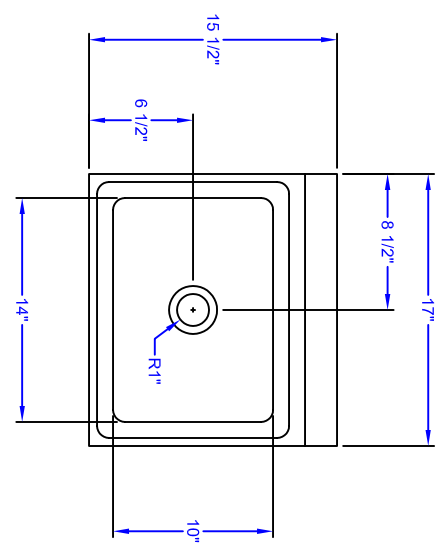

MOUNTING BRACKET

PBHS-4
NOT TO SCALE
005566SA
4" O.C. SPLASH MOUNT FAUCET
W/ 3.5" GOOSENECK SPOUT

QTY: 1

1/2 TURNDOWN
ON BACK

| |
|------------------|
| MATERIALS |
| DECK: 18GA. S.S. |
| BASE: S.S. |

REVISIONS:

| |
|----------------------------------|
| SHEET NUMBER: |
| QUAD LOCATION: |
| ROOM NUMBER: |
| ITEM NUMBER: |
| QUANTITY: |
| MODEL NUMBER: PBHS-W-1410-P-SSLR |
| SCALE: 1"=1' |
| DATE: 6-13-08 |
| DRAWN BY: CS |
| SALES ORDER NUMBER: |