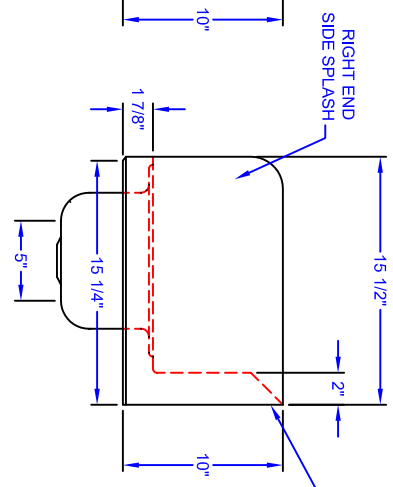

MOUNTING BRACKET

PBHS-4
NOT TO SCALE
005566SA
4" O.C. SPLASH MOUNT FAUCET
W/ 3.5" GOOSENECK SPOUT

QTY: 1

1/2 TURNDOWN
ON BACK

| |
|------------------|
| MATERIALS |
| DECK: 18GA. S.S. |
| BASE: S.S. |

REVISIONS:

| |
|----------------------------------|
| SHEET NUMBER: |
| QUAD LOCATION: |
| ROOM NUMBER: |
| ITEM NUMBER: |
| QUANTITY: |
| MODEL NUMBER: PBHS-W-1410-P-SSLR |
| SCALE: 1"=1' |
| DATE: 6-13-08 |
| DRAWN BY: CS |
| SALES ORDER NUMBER: |