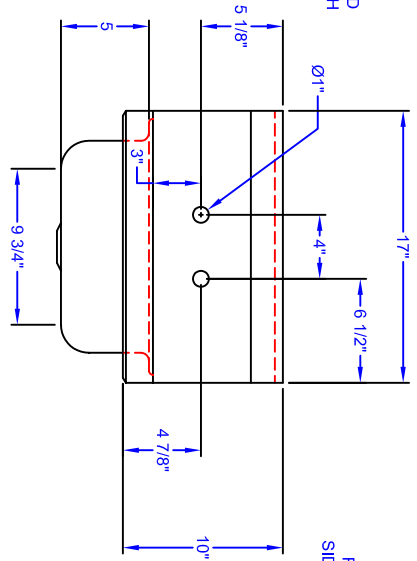

MOUNTING BRACKET

PBHS-4
NOT TO SCALE
005566SA
4" O.C. SPLASH MOUNT FAUCET
W/ 3.5" GOOSENECK SPOUT

QTY: 1

1/2 TURNDOWN
ON BACK

| |
|------------------|
| MATERIALS |
| DECK: 18GA. S.S. |
| BASE: S.S. |

REVISIONS:

| |
|----------------------------------|
| SHEET NUMBER: |
| QUAD LOCATION: |
| ROOM NUMBER: |
| ITEM NUMBER: |
| QUANTITY: |
| MODEL NUMBER: PBHS-W-1410-P-SSLR |
| SCALE: 1"=1' |
| DATE: 6-13-08 |
| DRAWN BY: CS |
| SALES ORDER NUMBER: |