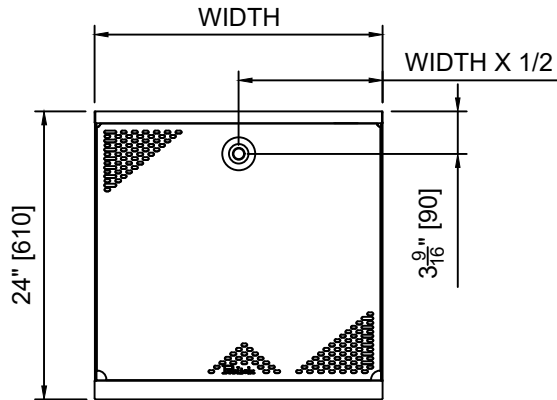

TOP SHELF FULL DEPTH DRAINBOARDS
TSF Series - 12" - 48"W X 24"D

MODEL NUMBERS - TSF12DB, TSF18DB, TSF24DB, TSF30DB, TSF36DB, TSF42DB, TSF48DB

MODEL NOS.		TSF12DB	TSF18DB	TSF24DB	TSF30DB	TSF36DB	TSF42DB	TSF48DB
DIMENSIONS: EXTERIOR	Width In. (mm)	12" (305)	18" (457)	24" (610)	30" (914)	36" (914)	42" (1067)	48" (1219)
	Depth In. (mm)	24" (609)	24" (609)	24" (609)	24" (609)	24" (609)	24" (609)	24" (609)
	Weight lb. (kg)	35 (16)	40 (18)	45 (20)	50 (23)	60 (27)	90 (41)	115 (52)
MATERIALS	Construction	All stainless steel						
	Front & Back	Seamless 18 gauge stainless steel						
	Backsplash	6" or 4" high stainless steel with 1" return, fastened and sealed.						
	Drainboard	Pitched stainless steel drainboard top, All horizontal and vertical edges 1/4" radius with balled corners.						
	Legs	1-5/8" tubular, stainless steel with 1" adjustable thermoplastic foot						
MECHANICALS	Plumbing	Stainless steel drain socket located back center of the equipment. Drain connection is 1-1/2" NPS male.						
OPTIONAL ACCESSORIES (PARTIAL LIST)	Perforated insert(s), flat top insert(s), speed rails, bottle opener, end splashes, backsplash cutout, Perlick Flexmount leg relocation kit.