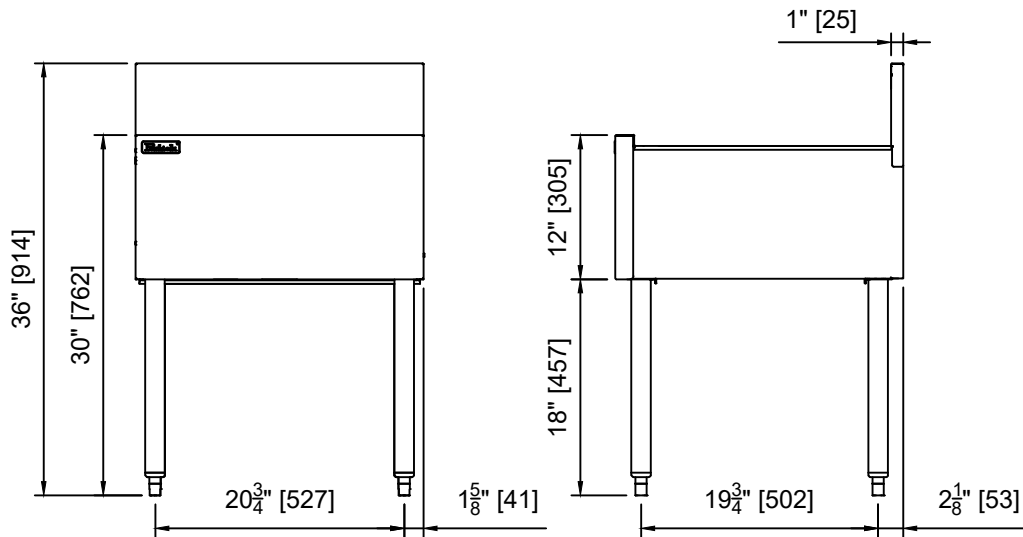

Form No. Z2959
Rev 11.29.23

TOP SHELF FULL DEPTH DRAINBOARDS
TSF Series - 12" - 48"W X 24"D

MODEL NUMBERS - TSF12DB, TSF18DB, TSF24DB, TSF30DB, TSF36DB, TSF42DB, TSF48DB

MODEL NOS.		TSF12DB	TSF18DB	TSF24DB	TSF30DB	TSF36DB	TSF42DB	TSF48DB
DIMENSIONS: EXTERIOR	Width In. (mm)	12" (305)	18" (457)	24" (610)	30" (914)	36" (914)	42" (1067)	48" (1219)
	Depth In. (mm)	24" (609)	24" (609)	24" (609)	24" (609)	24" (609)	24" (609)	24" (609)
	Weight lb. (kg)	35 (16)	40 (18)	45 (20)	50 (23)	60 (27)	90 (41)	115 (52)
MATERIALS	Construction	All stainless steel						
	Front & Back	Seamless 18 gauge stainless steel						
	Backsplash	6" or 4" high stainless steel with 1" return, fastened and sealed.						
	Drainboard	Pitched stainless steel drainboard top, All horizontal and vertical edges 1/4" radius with balled corners.						
	Legs	1-5/8" tubular, stainless steel with 1" adjustable thermoplastic foot						
MECHANICALS	Plumbing	Stainless steel drain socket located back center of the equipment. Drain connection is 1-1/2" NPS male.						
OPTIONAL ACCESSORIES (PARTIAL LIST)	Perforated insert(s), flat top insert(s), speed rails, bottle opener, end splashes, backsplash cutout, Perlick Flexmount leg relocation kit.							