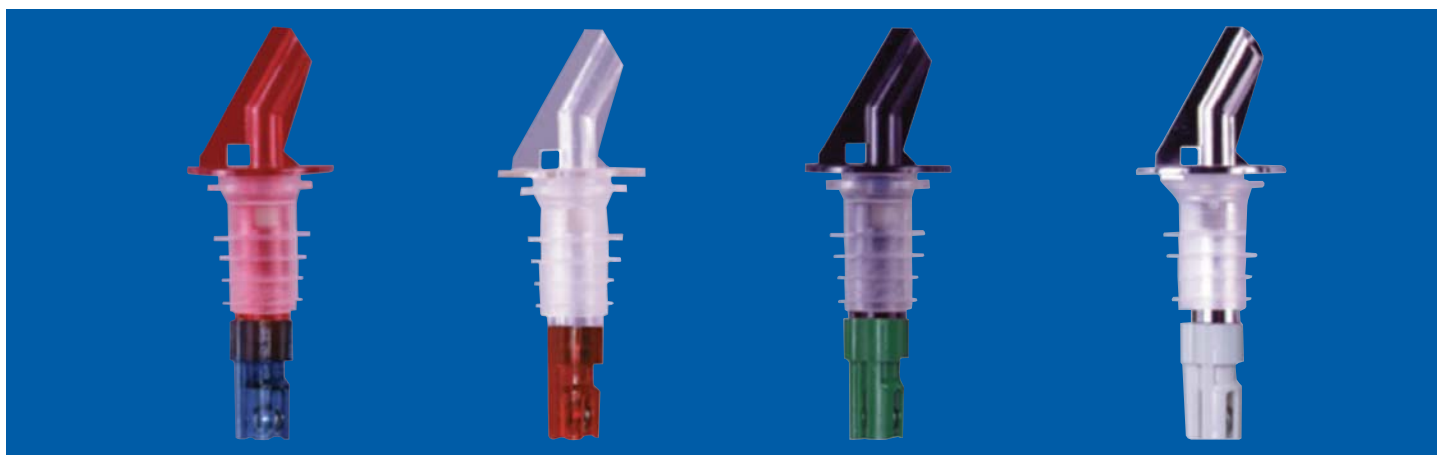

## Posi-Por Original Series

**#399-2**  
RED  
Black Collar

**#397-2**  
CLEAR  
Black Collar

**#396-2**  
SMOKE  
Black Collar

**#398-2**  
CHROME-PLATED  
Black Collar

**#399-1**  
RED  
No Collar

**#397-1**  
CLEAR  
No Collar

**#396-1**  
SMOKE  
No Collar

**#398-1**  
CHROME-PLATED  
No Collar

All Posi-Pors are available in ten sizes: 1/2, 5/8, 3/4, 7/8, 1, 1-1/8, 1-1/4, 1-1/2, 1-3/4 and 2 oz.  
Packed 1 dozen of one size per bag. Flip tops are available for all Posi-Pors (except #398-1 and #398-2).  
#303-02 dust cap available for 2000 series.

All Posi-Pors shown  
on these pages can  
be carded.

•  
**#13-720**  
Counter top  
display holds  
36 blister cards.