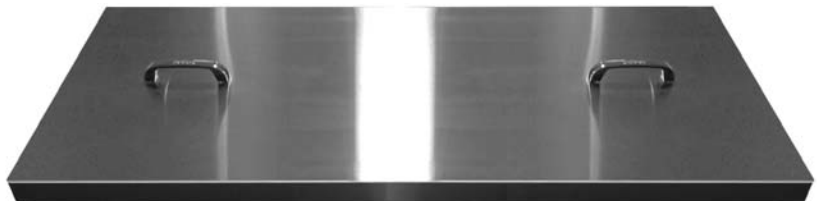

## Removable Covers for Mega Top Units

RCT-28-12 / RCT-36-15 / RCT-60-24/72-30-R

RCT-48-18/72-30-L