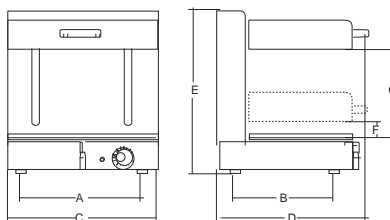

SALAMANDER PRO 1/1 G

Salamander

SALAMANDER PRO 1/1 G

- Stainless steel body.
- Adjustable heating top.
- Easy to remove crumb pan.
- Galvanized steel grill.
- Shock-proof coated heating elements.
- Vent outlets.
- Electronic symosthats.

Wall support

	watt	n.		in	in	in	in	in	in	in	in	lbs	in	lbs
Salamander Pro 1/1 G	3.400	220V/60Hz	2	23 x 14	20	15 3/4	23 1/2	21 1/4	20	1 1/4	9 1/2	123	30 x 25 x 25	143