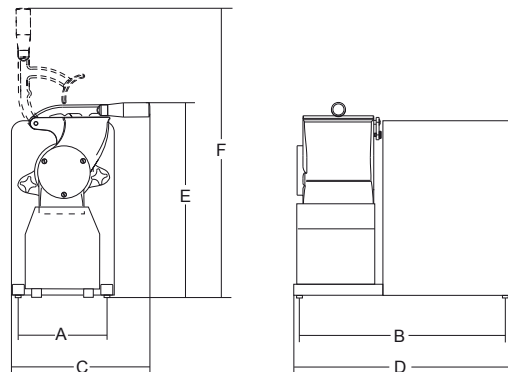

Switch 2 Hp: IP 67 controls with stainless steel on/off buttons.

No-voltage release.

Switch 4 Hp:

Green ON & Red OFF (0) buttons + Emergency button.

GF Hp 4

	Power	Power source	Drum revolutions	Mouth dimensions	A	B	C	D	E	F	Net weight	Shipping	Gross weight
	watt/Hp		r.p.m.	inch	inch.	inch.	inch.	inch.	inch.	inch.	lbs.	inch.	lbs.
GF Hp 2-110V	1380/1,85	120V, 60Hz, 11.5 Amp.	1.400	7 ¹ / ₂ " x 3 ³ / ₄ "	8 ¹ / ₄ "	18 ¹ / ₂ "	14 ³ / ₁₆ "	22 ¹ / ₁₆ "	19 ⁵ / ₁₆ "	23 ³ / ₈ "	77	31 ¹ / ₂ " x 23 ⁵ / ₈ " x 20 ¹ / ₂ "	84
GF Hp 2	1500/2	220V, 60Hz, 6.68 Amp.	1.400	7 ¹ / ₂ " x 3 ³ / ₄ "	8 ¹ / ₄ "	18 ¹ / ₂ "	14 ³ / ₁₆ "	22 ¹ / ₁₆ "	19 ⁵ / ₁₆ "	23 ³ / ₈ "	77	31 ¹ / ₂ " x 23 ⁵ / ₈ " x 20 ¹ / ₂ "	84
GF Hp 4	3000/4	220V, 60Hz, 3 phase, 13.36 Amp.	1.400	11 ¹³ / ₁₆ " x 6 ⁵ / ₁₆ "	13 ³ / ₈ "	27 ⁹ / ₁₆ "	25 ³ / ₁₆ "	29 ¹ / ₂ "	25 ³ / ₁₆ "	43 ⁵ / ₁₆ "	139	34 ¹ / ₄ " x 33 ¹ / ₁₆ " x 29 ¹ / ₈ "	176