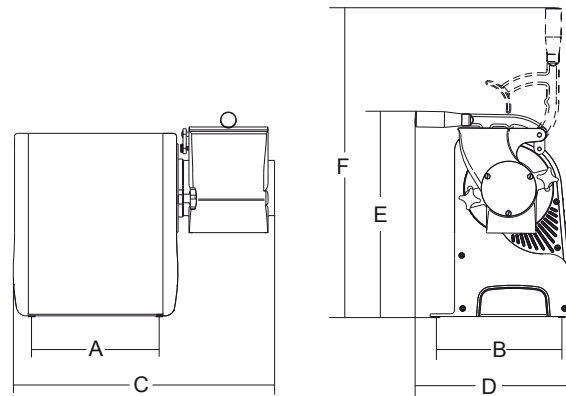

### Plug & Cord:

Attached plug, flexible, 3 wire SJT 16 AWG, 6" long cord.

### Controls:

ON/OFF button.

	Power	Power source	Drum revolutions	Mouth dimensions	A	B	C	D	E	F	Net weight	Shipping	Gross weight
	watt/Hp		r.p.m.	inch.	inch.	inch.	inch.	inch.	inch.	inch.	lbs.	inch.	lbs.
<b>GF DAKOTA</b>	750/1	120V AC, 60Hz	1400	5 <sup>33</sup> / <sub>64</sub> " x 3 <sup>5</sup> / <sub>32</sub> "	8 <sup>55</sup> / <sub>64</sub> "	8 <sup>15</sup> / <sub>32</sub> "	19 <sup>11</sup> / <sub>16</sub> "	11 <sup>13</sup> / <sub>16</sub> "	15 <sup>3</sup> / <sub>4</sub> "	22 <sup>5</sup> / <sub>64</sub> "	44	24 <sup>51</sup> / <sub>64</sub> " x 16 <sup>59</sup> / <sub>64</sub> " x 17 <sup>23</sup> / <sub>32</sub> "	48