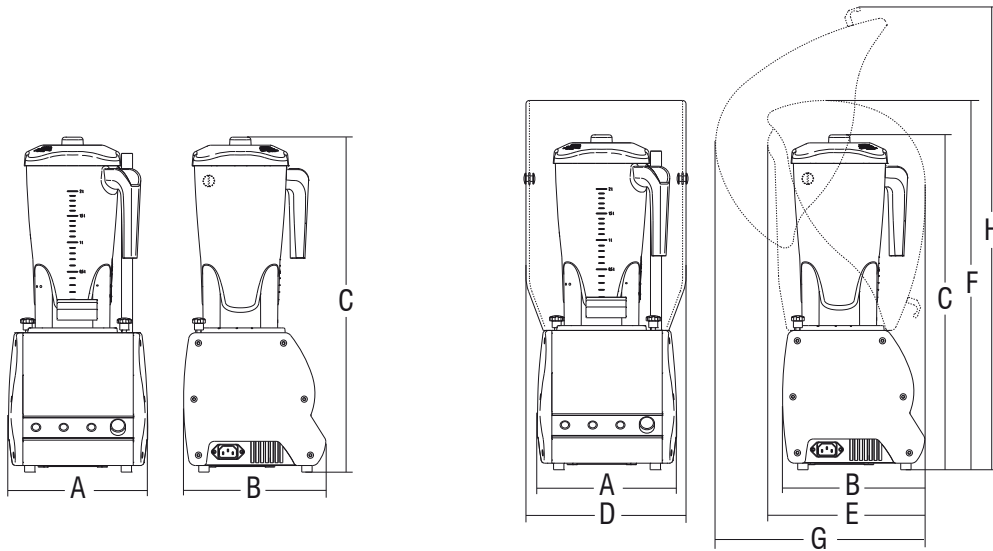

Power	Power source	Revolutions/min.	Jug capacity	A	B	C	D	E	F	G	H	Net weight	Shipping	Gross weight
	watt/hp		r.p.m.	oz.	inch.	inch.	inch.	inch.	inch.	inch.	inch.	inch.	lbs.	inch.	lbs.
Orione Q VV Timer	750/1	120V AC, 60Hz, 6.33 Amp.	14.000 / 24.000	68	8³/₁₆"	8¹⁷/₆₄"	19³/₃₂"						11	12¹/₆₄" x 12¹/₆₄" x 20⁴³/₆₄"	15
Orione Q VV Plus SE	750/1	120V AC, 60Hz, 6.33 Amp.	14.000 / 24.000	68	8³/₁₆"	8¹⁷/₆₄"	19³/₃₂"	9²⁹/₆₄"	9¹/₁₆"	21¹/₁₆"	12¹³/₃₂"	26³/₈"	13	12²/₁₆" x 11¹³/₁₆" x 20⁷/₈"	19