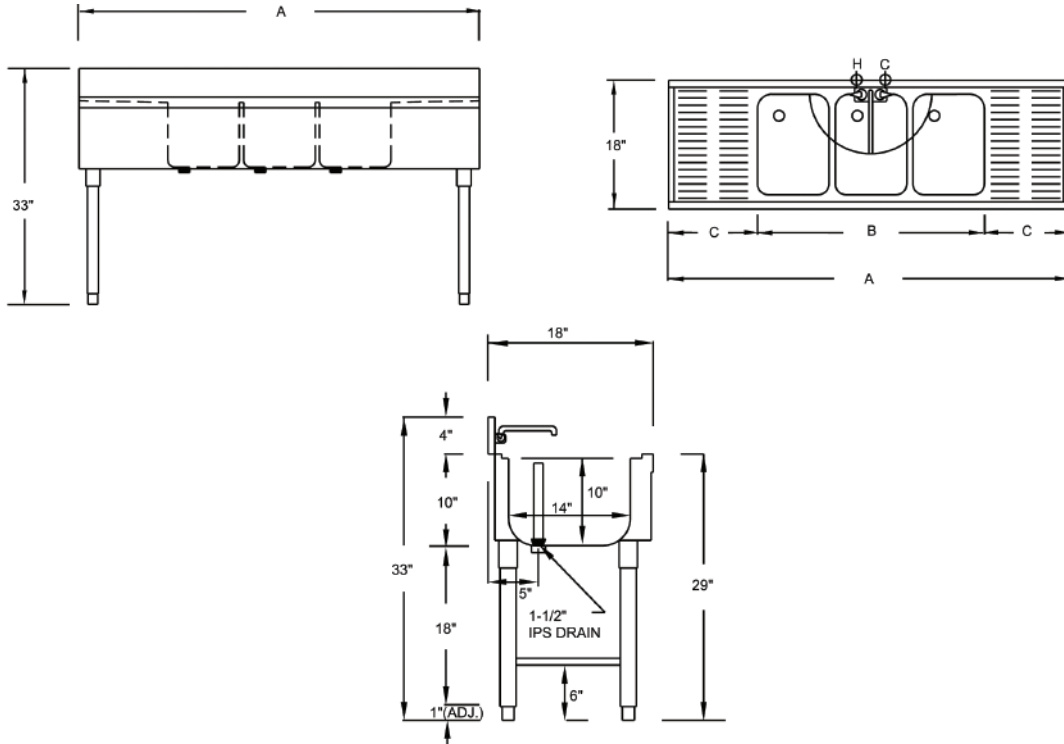

18" WIDE Model #	Faucet Length	Approx. Weight	Approx. Cu. Ft.	21" WIDE Model #	Faucet Length	Approx. Weight	Approx. Cu. Ft.	O.A. Length (A)	# of Bowls (B)	Drbd. Length (C)	# of Drainboards
SLB-31C	6"	51 lbs.	9	CRB-31C	6"	55 lbs.	10	35"	1	12"	2
SLB-22C	6"	51 lbs.	9	CRB-22C	6"	54 lbs.	10	23"	2	N/A	N/A
SLB-32LorR	6"	54 lbs.	9	CRB-32LorR	6"	57 lbs.	10	35"	2	9"	1
SLB-42C	6"	63 lbs.	12	CRB-42C	6"	66 lbs.	13	47"	2	12"	2
SLB-42LorR	6"	63 lbs.	12	CRB-42LorR	6"	66 lbs.	13	47"	2	21"	1
SLB-33C	12"	62 lbs.	9	CRB-33C	10"	65 lbs.	10	35"	3	N/A	N/A
SLB-43LorR	12"	65 lbs.	12	CRB-43LorR	10"	68 lbs.	13	47"	3	9"	1
SLB-53C	12"	74 lbs.	15	CRB-53C	10"	76 lbs.	17	59"	3	12"	2
SLB-53LorR	12"	74 lbs.	15	CRB-53LorR	10"	76 lbs.	17	59"	3	21"	1
SLB-63C	12"	82 lbs.	18	CRB-63C	10"	88 lbs.	20	71"	3	18"	2
SLB-73C	12"	92 lbs.	21	CRB-73C	10"	98 lbs.	23	83"	3	24"	2
SLB-83C	12"	103 lbs.	24	CRB-83C	10"	108 lbs.	26	95"	3	30"	2
SLB-44C*	6"	85 lbs.	12	CRB-44C*	6"	89 lbs.	13	47"	4	N/A	N/A
SLB-64C*	6"	88 lbs.	18	CRB-64C*	6"	92 lbs.	20	71"	4	12"	2
SLB-74C*	6"	94 lbs.	21	CRB-74C*	6"	101 lbs.	23	83"	4	18"	2
SLB-84C*	6"	105 lbs.	24	CRB-84C*	6"	110 lbs.	26	95"	4	24"	2

*4 Comp. Bar Sinks Include Two Swing Spout Faucets

L And R Indicate Sink Location.

Customer Service Available To Assist You 1-800-645-3166 8:30 am - 8:00 pm E.S.T.

For Orders & Customer Service:
Email: customer@advancetabco.com or Fax: 631-242-6900

For Smart Fabrication™ Quotes:
Email: smartfab@advancetabco.com or Fax: 631-586-2933

DIMENSIONS and SPECIFICATIONS

TOL Overall: $\pm .500"$ Interior: $\pm .250"$

ALL DIMENSIONS ARE TYPICAL

SLB Series

CRB Series