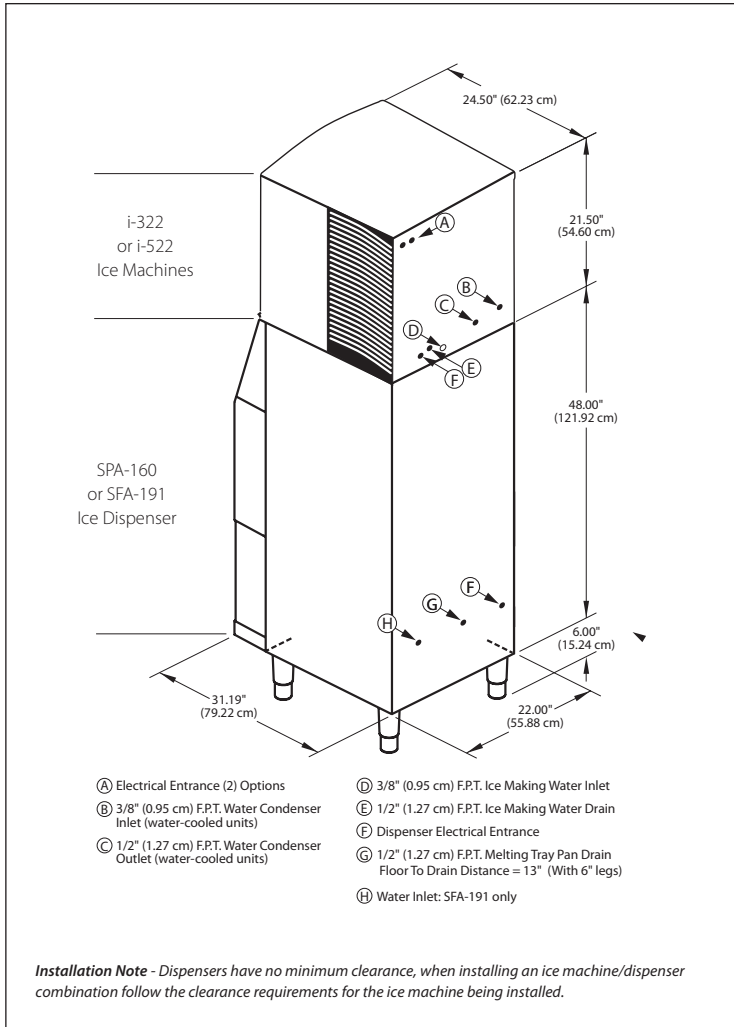

**Standard Features**

- 120 lbs. (54.4 kgs.) ice storage capacity. Accepts 22" (55.88 cm) wide Manitowoc ice machine.
- Only 22" (55.88 cm) wide, 31" (78.7 cm) deep, and 75.5" high (191.77 cm).
- Patented rocking chute dispense mechanism reduces in-flight ice and ice spillage with quick on/off activation.
- Efficient built-in agitator assures 100% dispensing. Oversized drain pan collects larger quantity of ice overflow.
- DuraTech™ exterior provides superior corrosion resistance. Stainless finish with innovative clear-coat resists fingerprints and dirt.

**Ice Shape**

**Half Dice**  
3/8" x 1 1/8" x 7/8"  
(.95 x 2.86 x 2.22 cm)

**Dice**  
7/8" x 7/8" x 7/8"  
(2.22 x 2.22 x 2.22 cm)

2110 South 26th Street  
PO Box 1720  
Manitowoc, WI 54221-1720 USA

Tel: 1.920.682.0161  
Fax: 1.920.683.7589

### Ice Machine Electric

**Note:** Dispenser will accept single 22" wide ice machine. Ice machine ordered separately. Choose Dice or Half Dice cube size. Refer to ice machine specification sheet for electrical and complete AHRI standard ratings.