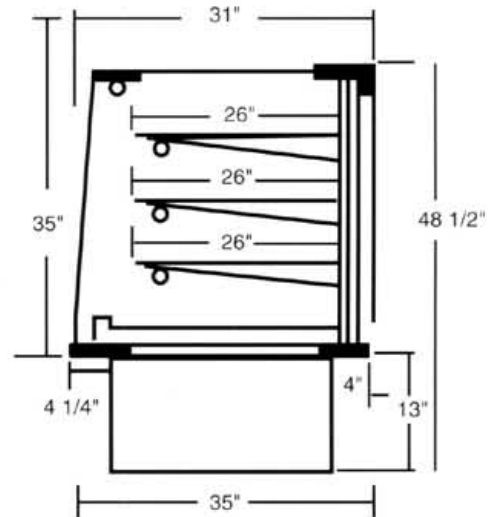

SQBCR Series, High Volume Refrigerated Bakery Display Case

SQBCD Series, High Volume Dry Bakery Display Case

Glass Top

*model shown SQBCR-59
with standard glass top*

7453 Northwest 32nd Avenue, Miami, Florida 33147 • (305) 691-0500
Fax (305) 691-1212
www.marcrefrigeration.com

A City Discount

SQBC Series, Bakery Display Cases for High Volume Refrigerated and Non-Refrigerated

Solid Top Available

STANDARD FEATURES

- Insulated tempered safety glass (non insulated on BCD Models on front and top)
- Full length fluorescent lighting installed at top of case and under each shelf
- Three rows of heavy duty white coated wire shelves able to accommodate standard 18" x 26" sheet pans
- Electrical cord and plug
- Air cooled low velocity refrigeration system mounted on easy removable slide in and out base on SQBCR Models
- Mirror interior ends
- Mirror interior sliding doors, white on exterior doors
- Mirror stainless top caps
- Mirror stainless steel front grill on SQBCR Models
- Heavy duty aluminum mill finish main deck
- Condensate evaporator eliminates need for drain on Refrigerated Models
- Solid top available

model	length	height	depth	row of shelves	pan capacity 18" x 26"	amps	voltage	H.P.	est. weight
SQBCR-48	48 3/4"	48 1/2"	35"	3	8 full 4 half	12 amps	120/60/1	1/3	665 lbs
SQBCD-48	48 3/4"	48 1/2"	35"	3	8 full 4 half	3 amps	120/60/1	—	470 lbs
SQBCR-59	59 3/4"	48 1/2"	35"	3	12	16 amps	120/60/1	1/2	780 lbs
SQBCD-59	59 3/4"	48 1/2"	35"	3	12	3 amps	120/60/1	—	680 lbs
SQBCR-77	77 3/4"	48 1/2"	35"	3	16	16 amps	120/60/1	1/2	970 lbs
SQBCD-77	77 3/4"	48 1/2"	35"	3	16	3 amps	120/60/1	—	840 lbs