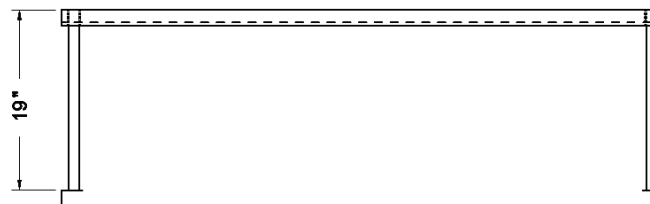

Single Overshelves

Stainless Steel Overshelves

Use your smart phone to scan the above QR code to visit our website:
www.bk-resources.com

Certifications:

Features:

- Single Overshelves 19" (h)
- Mounts directly on table with included self-tapping screws
- 18" Wide Shelves include "C" Channels for Support

Material:

- T-304 18 ga. Stainless Steel

Length	T-304 S/S 12" Width	T-304 S/S 18" Width
36"	BK-OSS-1236	BK-OSS-1836
48"	BK-OSS-1248	BK-OSS-1848
60"	BK-OSS-1260	BK-OSS-1860
72"	BK-OSS-1272	BK-OSS-1872
96"	BK-OSS-1296	BK-OSS-1896