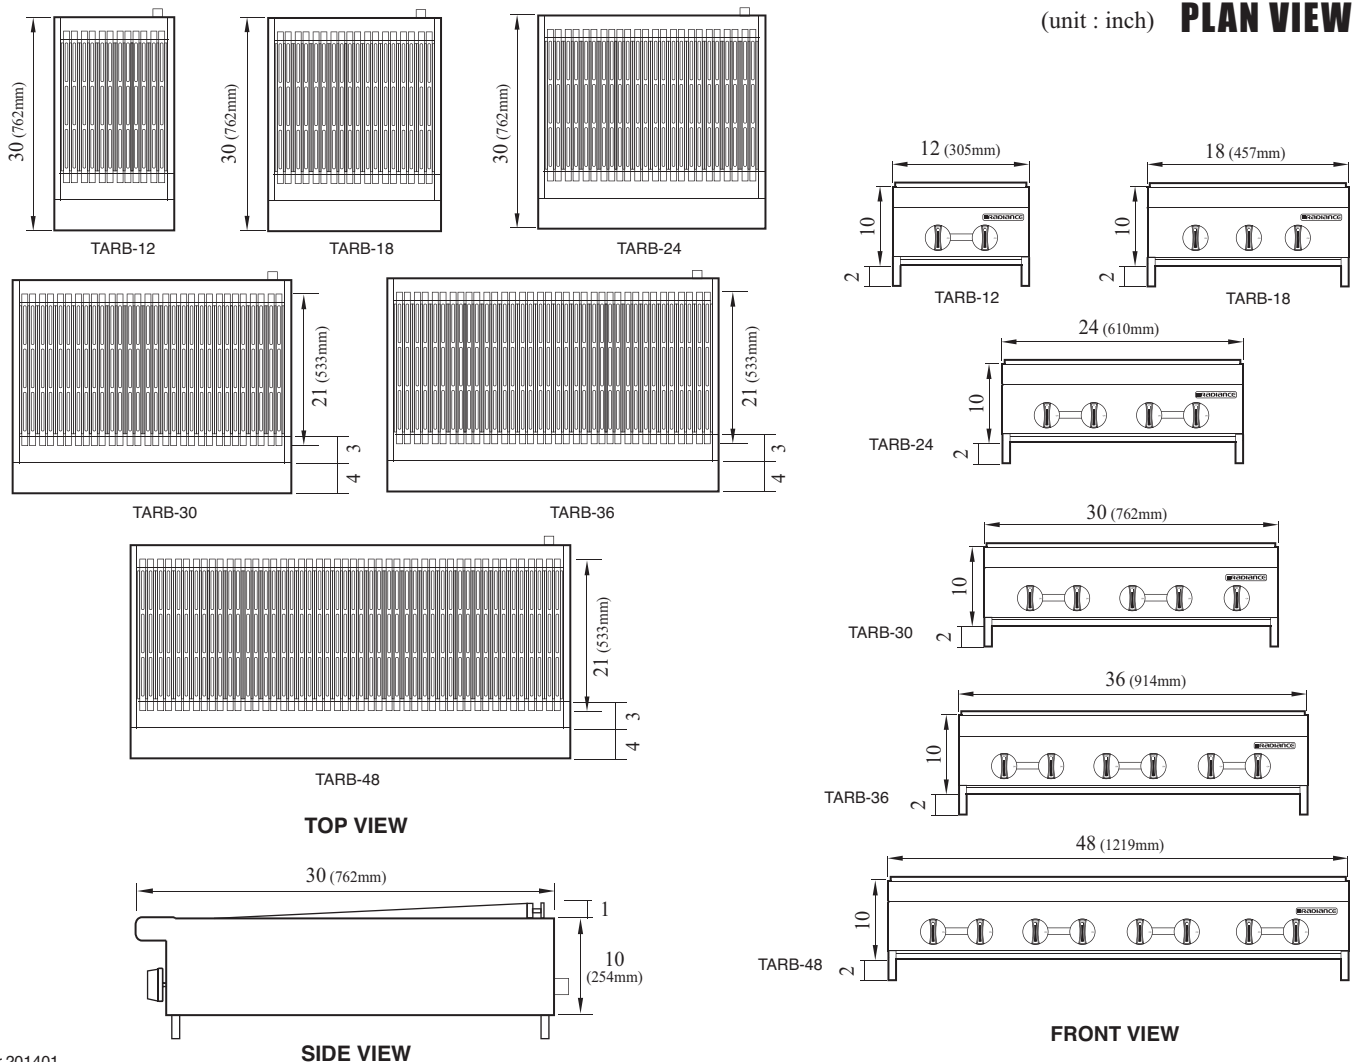

Heavy Duty Counter Top Radiant Broilers

Model : TARB-

GAS DATA	TARB-12	TARB-18	TARB-24	TARB-30	TARB-36	TARB-48
Gas Type	NAT/LP Convertible	NAT/LP Convertible	NAT/LP Convertible	NAT/LP Convertible	NAT/LP Convertible	NAT/LP Convertible
Gas Connection	3/4"	3/4"	3/4"	3/4"	3/4"	3/4"
Regulator	3/4"	3/4"	3/4"	3/4"	3/4"	3/4"
Gas Pressure	NAT : 5W.C" / LP : 10W.C"					
SHIPPING DATA						
Class	92.5	92.5	92.5	92.5	92.5	92.5
Length (in.)	12 (305mm)	18 (457mm)	24 (610mm)	30 (762mm)	36 (914mm)	48 (1219mm)
Depth (in.)*	30 (762mm)	30 (762mm)	30 (762mm)	30 (762mm)	30 (762mm)	30 (762mm)
Height (in.) †	10 (254mm)	10 (254mm)	10 (254mm)	10 (254mm)	10 (254mm)	10 (254mm)
Shipping Weight (lbs.)	118	152	190	226	264	339

Design and specifications subject to change without notice.

Actual shipping weight may differ due to extra packing materials for product protection.

* Depth does not include 3/4" for rear gas connection.

† Height does not include 2" for leg height.

■ WARRANTY : 1 Year Parts and Labor Warranty

Ver.201401

- Turbo Air : 800-627-0032 ■ GK : 800-500-3519
- Warranty : 800-381-7770 ■ AC : 888-900-1002

REFRIGERATOR MANUFACTURER
Turbo air

GERMAN KNIFE

RADIANCE

GREEN WORLD

AIR CONDITIONER MANUFACTURER
Turbo air