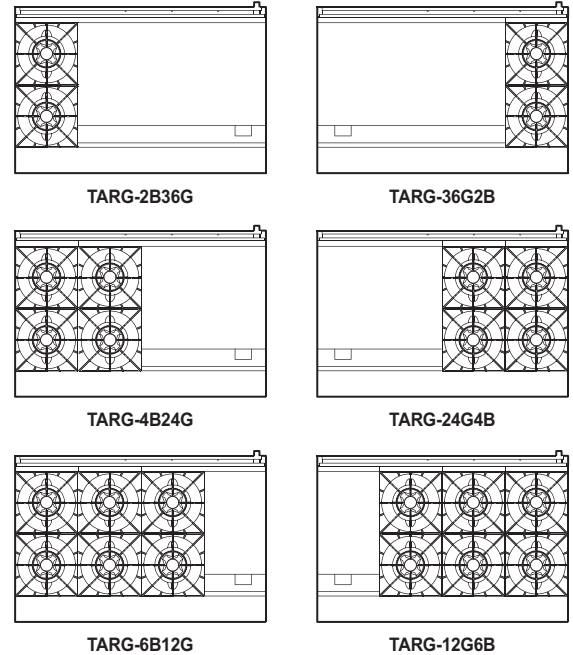

DATA	TARG-4B24G/24G4B	TARG-4B24G/24G4B-LP
Gas Type	NAT	LPG
Gas Connection	3/4"	3/4"
Regulator	3/4"	3/4"
Gas Pressure	5 W.C"	10 W.C"

DIMENSIONAL DATA		
Ext. Length Overall (inch)	48 (1219mm)	48 (1219mm)
Ext. Depth Overall (inch)	317/8 (810mm) + manifold	317/8 (810mm) + manifold
Ext. Height Overall (inch)	561/2 (1436mm)	561/2 (1436mm)

OVEN DIMENSION (Interior)		
Number of Oven	2	2
Length (inch)	201/8 (510mm)	201/8 (510mm)
Depth (inch)	261/4 (669mm)	261/4 (669mm)
Height (inch)	135/8 (345mm)	135/8 (345mm)

DATA	TARG-6B12G/12G6B	TARG-6B12G/12G6B-LP
Gas Type	NAT	LPG
Gas Connection	3/4"	3/4"
Regulator	3/4"	3/4"
Gas Pressure	5 W.C"	10 W.C"

DIMENSIONAL DATA		
Ext. Length Overall (inch)	48 (1219mm)	48 (1219mm)
Ext. Depth Overall (inch)	317/8 (810mm) + manifold	317/8 (810mm) + manifold
Ext. Height Overall (inch)	561/2 (1436mm)	561/2 (1436mm)

OVEN DIMENSION (Interior)		
Number of Oven	2	2
Length (inch)	201/8 (510mm)	201/8 (510mm)
Depth (inch)	261/4 (669mm)	261/4 (669mm)
Height (inch)	135/8 (345mm)	135/8 (345mm)

Design and specifications subject to change without notice.
Actual shipping weight may differ due to extra packing materials for product protection.

■ WARRANTY : 1 Year Labor and Parts Warranty

■ OPTIONAL ACCESSORIES :

- ☐ Casters (Set of 4)
- ☐ Stainless steel oven racks

Ver.201405

PLAN VIEW

(unit : inch)

TOP VIEW