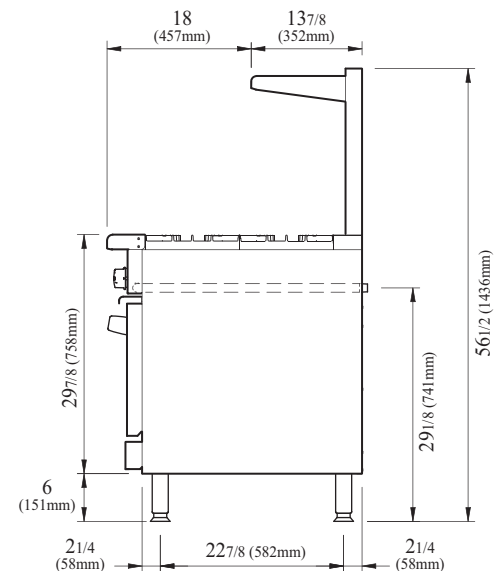

SIDE VIEW

- Turbo Air : 800-627-0032 ■ GK : 800-500-3519
- Warranty : 800-381-7770 ■ AC : 888-900-1002

REFRIGERATOR MANUFACTURER
Turbo air

GERMAN KNIFE

RADIANCE

GREEN WORLD

AIR CONDITIONER MANUFACTURER
Turbo air