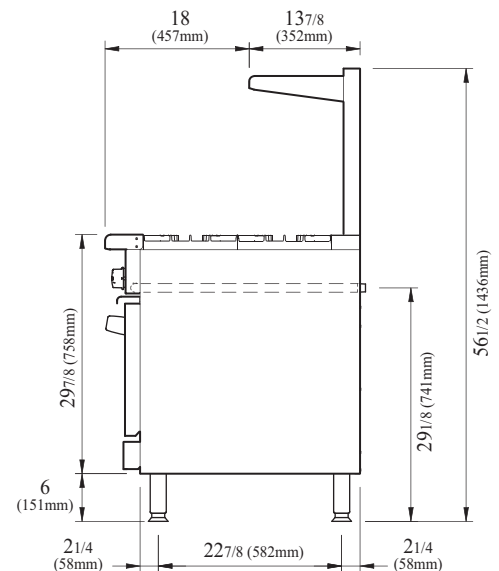

SIDE VIEW

- Turbo Air : 800-627-0032 ■ GK : 800-500-3519
- Warranty : 800-381-7770 ■ AC : 888-900-1002

TURBO AIR REFRIGERATOR MANUFACTURER

GERMAN KNIFE

RADIANCE

GREEN WORLD

TURBO AIR AIR CONDITIONER MANUFACTURER