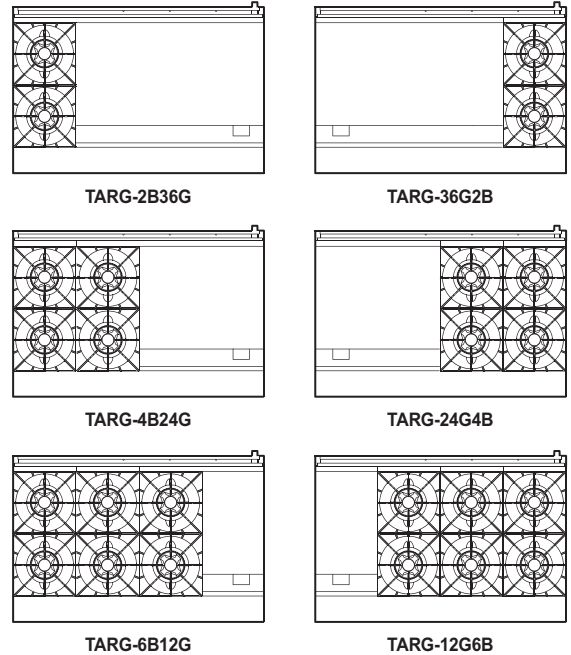

DATA	TARG-4B24G/24G4B	TARG-4B24G/24G4B-LP
Gas Type	NAT	LPG
Gas Connection	3/4"	3/4"
Regulator	3/4"	3/4"
Gas Pressure	5 W.C"	10 W.C"

DIMENSIONAL DATA		
Ext. Length Overall (inch)	48 (1219mm)	48 (1219mm)
Ext. Depth Overall (inch)	317/8 (810mm) + manifold	317/8 (810mm) + manifold
Ext. Height Overall (inch)	561/2 (1436mm)	561/2 (1436mm)

OVEN DIMENSION (Interior)		
Number of Oven	2	2
Length (inch)	201/8 (510mm)	201/8 (510mm)
Depth (inch)	261/4 (669mm)	261/4 (669mm)
Height (inch)	135/8 (345mm)	135/8 (345mm)

DATA	TARG-6B12G/12G6B	TARG-6B12G/12G6B-LP
Gas Type	NAT	LPG
Gas Connection	3/4"	3/4"
Regulator	3/4"	3/4"
Gas Pressure	5 W.C"	10 W.C"

DIMENSIONAL DATA		
Ext. Length Overall (inch)	48 (1219mm)	48 (1219mm)
Ext. Depth Overall (inch)	317/8 (810mm) + manifold	317/8 (810mm) + manifold
Ext. Height Overall (inch)	561/2 (1436mm)	561/2 (1436mm)

OVEN DIMENSION (Interior)		
Number of Oven	2	2
Length (inch)	201/8 (510mm)	201/8 (510mm)
Depth (inch)	261/4 (669mm)	261/4 (669mm)
Height (inch)	135/8 (345mm)	135/8 (345mm)

Design and specifications subject to change without notice.
Actual shipping weight may differ due to extra packing materials for product protection.

■ WARRANTY : 1 Year Labor and Parts Warranty

■ OPTIONAL ACCESSORIES :

- ☐ Casters (Set of 4)
- ☐ Stainless steel oven racks

Ver.201405

PLAN VIEW

(unit : inch)

TOP VIEW