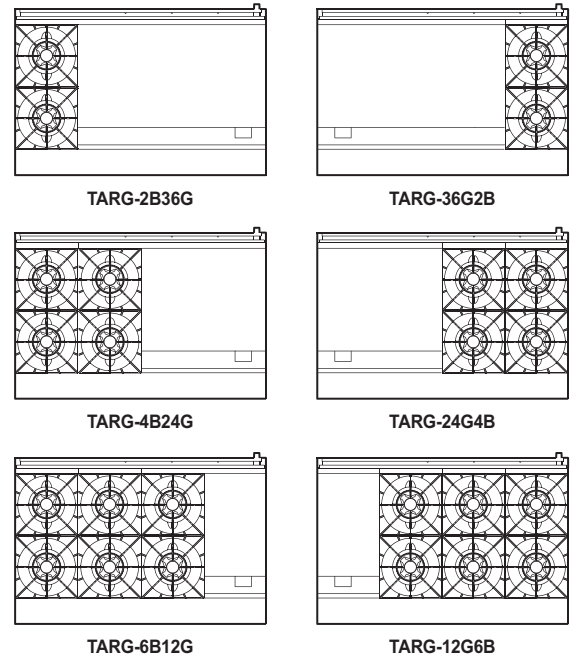

DATA	TARG-4B24G/24G4B	TARG-4B24G/24G4B-LP
Gas Type	NAT	LPG
Gas Connection	3/4"	3/4"
Regulator	3/4"	3/4"
Gas Pressure	5 W.C"	10 W.C"

DIMENSIONAL DATA		
Ext. Length Overall (inch)	48 (1219mm)	48 (1219mm)
Ext. Depth Overall (inch)	317/8 (810mm) + manifold	317/8 (810mm) + manifold
Ext. Height Overall (inch)	561/2 (1436mm)	561/2 (1436mm)

OVEN DIMENSION (Interior)		
Number of Oven	2	2
Length (inch)	201/8 (510mm)	201/8 (510mm)
Depth (inch)	261/4 (669mm)	261/4 (669mm)
Height (inch)	135/8 (345mm)	135/8 (345mm)

DATA	TARG-6B12G/12G6B	TARG-6B12G/12G6B-LP
Gas Type	NAT	LPG
Gas Connection	3/4"	3/4"
Regulator	3/4"	3/4"
Gas Pressure	5 W.C"	10 W.C"

DIMENSIONAL DATA		
Ext. Length Overall (inch)	48 (1219mm)	48 (1219mm)
Ext. Depth Overall (inch)	317/8 (810mm) + manifold	317/8 (810mm) + manifold
Ext. Height Overall (inch)	561/2 (1436mm)	561/2 (1436mm)

OVEN DIMENSION (Interior)		
Number of Oven	2	2
Length (inch)	201/8 (510mm)	201/8 (510mm)
Depth (inch)	261/4 (669mm)	261/4 (669mm)
Height (inch)	135/8 (345mm)	135/8 (345mm)

Design and specifications subject to change without notice.
Actual shipping weight may differ due to extra packing materials for product protection.

■ WARRANTY : 1 Year Labor and Parts Warranty

■ OPTIONAL ACCESSORIES :

- ☐ Casters (Set of 4)
- ☐ Stainless steel oven racks

Ver.201405

PLAN VIEW

(unit : inch)

TOP VIEW