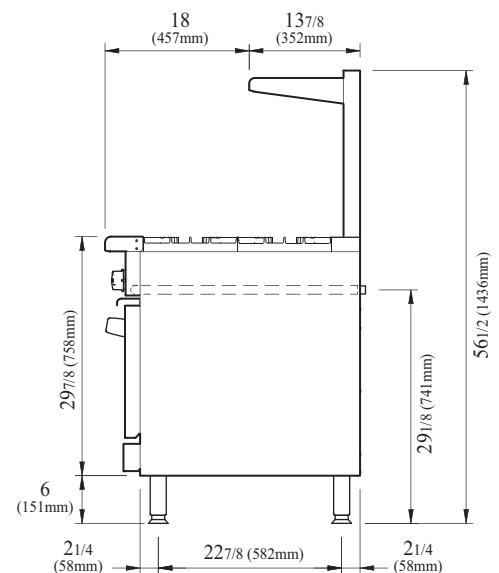

SIDE VIEW

SANITATION
NSF/ANSI 4

- Turbo Air : 800-627-0032
- GK : 800-500-3519
- Warranty : 800-381-7770
- AC : 888-900-1002

REFRIGERATOR MANUFACTURER
Turbo air

GERMAN KNIFE

RADIANCE

GREEN WORLD

AIR CONDITIONER MANUFACTURER
Turbo air