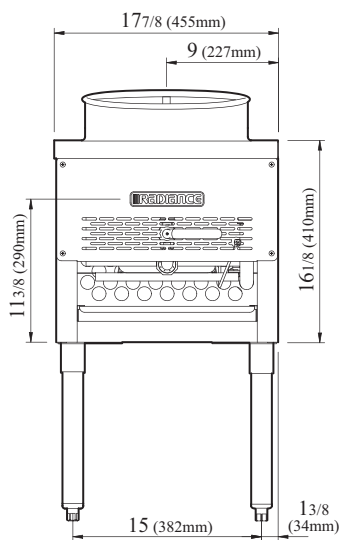

Heavy Duty Wok Ranges

Model : TAWR-

GAS DATA	TAWR-13	TAWR-13-JB	TAWR-16	TAWR-16-JB
Gas Type	NAT/LP Convertible	NAT/LP Convertible	NAT/LP Convertible	NAT/LP Convertible
Gas Connection	3/4"	3/4"	3/4"	3/4"
Regulator	3/4"	3/4"	3/4"	3/4"
Gas Pressure	NAT : 5W.C" / LP : 10W.C"			
Clearance	NON-COMBUSTIBLE : 0" / COMBUSTIBLE : 17"			
SHIPPING DATA				
Class	85	85	85	85
Length (in.)	17⁷/₈ (455mm)	17⁷/₈ (455mm)	17⁷/₈ (455mm)	17⁷/₈ (455mm)
Depth (in.)*	20³/₄ (526mm)	20³/₄ (526mm)	20³/₄ (526mm)	20³/₄ (526mm)
Height (in.)	34¹/₈ (867mm)	34¹/₈ (867mm)	34¹/₈ (867mm)	34¹/₈ (867mm)
Shipping Weight (lbs.)	130	130	125	125

Design and specifications subject to change without notice.

Actual shipping weight may differ due to extra packing materials for product protection.

* Depth does not include 3/4" for rear gas connection and on-off knob.

■ WARRANTY : 1 Year Parts and Labor Warranty

(unit : inch) **PLAN VIEW**

Ver.201401

- Turbo Air : 800-627-0032 ■ GK : 800-500-3519
- Warranty : 800-381-7770 ■ AC : 888-900-1002

Turbo air REFRIGERATOR MANUFACTURER

GERMAN KNIFE

RADIANCE

GREEN WORLD

Turbo air AIR CONDITIONER MANUFACTURER