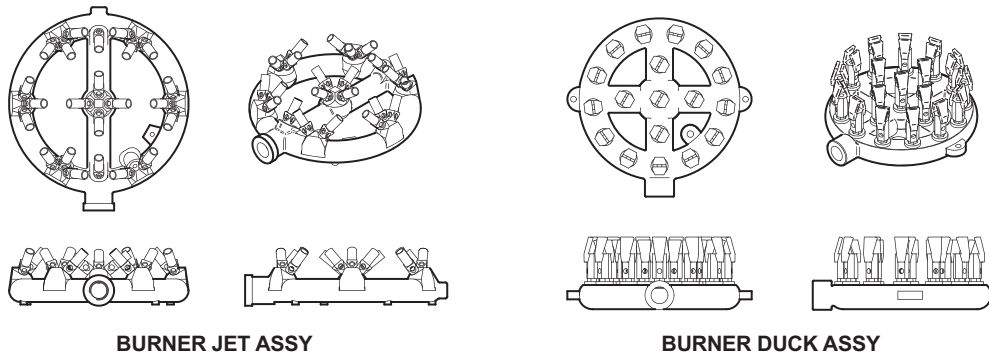

Heavy Duty Wok Ranges

Model : TAWR-

GAS DATA	TAWR-13	TAWR-13-JB	TAWR-16	TAWR-16-JB
Gas Type	NAT/LP Convertible	NAT/LP Convertible	NAT/LP Convertible	NAT/LP Convertible
Gas Connection	3/4"	3/4"	3/4"	3/4"
Regulator	3/4"	3/4"	3/4"	3/4"
Gas Pressure	NAT : 5W.C" / LP : 10W.C"			
Clearance	NON-COMBUSTIBLE : 0" / COMBUSTIBLE : 17"			
SHIPPING DATA				
Class	85	85	85	85
Length (in.)	17⁷/₈ (455mm)	17⁷/₈ (455mm)	17⁷/₈ (455mm)	17⁷/₈ (455mm)
Depth (in.)*	20³/₄ (526mm)	20³/₄ (526mm)	20³/₄ (526mm)	20³/₄ (526mm)
Height (in.)	34¹/₈ (867mm)	34¹/₈ (867mm)	34¹/₈ (867mm)	34¹/₈ (867mm)
Shipping Weight (lbs.)	130	130	125	125

Design and specifications subject to change without notice.

Actual shipping weight may differ due to extra packing materials for product protection.

* Depth does not include 3/4" for rear gas connection and on-off knob.

■ WARRANTY : 1 Year Parts and Labor Warranty

(unit : inch) **PLAN VIEW**

Ver.201401

- Turbo Air : 800-627-0032 ■ GK : 800-500-3519
- Warranty : 800-381-7770 ■ AC : 888-900-1002

Turbo air REFRIGERATOR MANUFACTURER

GERMAN KNIFE

RADIANCE

GREEN WORLD

Turbo air AIR CONDITIONER MANUFACTURER