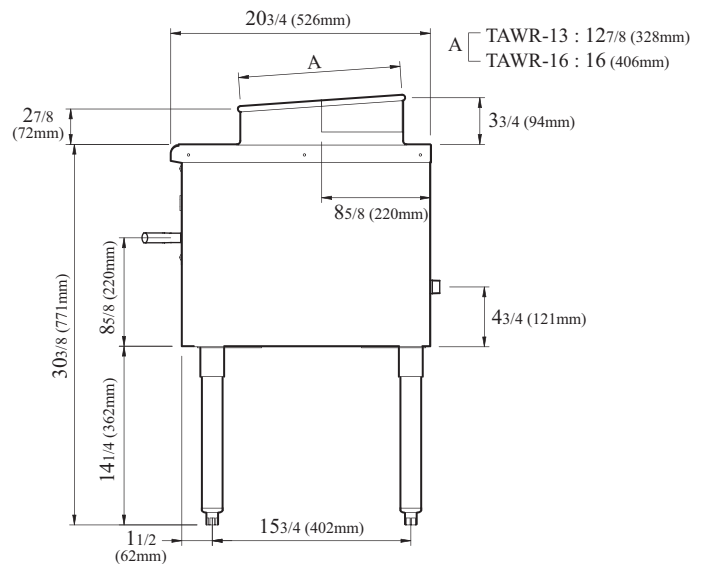

Heavy Duty Wok Ranges

Model : TAWR-

GAS DATA	TAWR-13	TAWR-13-JB	TAWR-16	TAWR-16-JB
Gas Type	NAT/LP Convertible	NAT/LP Convertible	NAT/LP Convertible	NAT/LP Convertible
Gas Connection	3/4"	3/4"	3/4"	3/4"
Regulator	3/4"	3/4"	3/4"	3/4"
Gas Pressure	NAT : 5W.C" / LP : 10W.C"			
Clearance	NON-COMBUSTIBLE : 0" / COMBUSTIBLE : 17"			
SHIPPING DATA				
Class	85	85	85	85
Length (in.)	17⁷/₈ (455mm)	17⁷/₈ (455mm)	17⁷/₈ (455mm)	17⁷/₈ (455mm)
Depth (in.)*	20³/₄ (526mm)	20³/₄ (526mm)	20³/₄ (526mm)	20³/₄ (526mm)
Height (in.)	34¹/₈ (867mm)	34¹/₈ (867mm)	34¹/₈ (867mm)	34¹/₈ (867mm)
Shipping Weight (lbs.)	130	130	125	125

Design and specifications subject to change without notice.

Actual shipping weight may differ due to extra packing materials for product protection.

* Depth does not include 3/4" for rear gas connection and on-off knob.

■ WARRANTY : 1 Year Parts and Labor Warranty

(unit : inch) **PLAN VIEW**

Ver.201401

- Turbo Air : 800-627-0032 ■ GK : 800-500-3519
- Warranty : 800-381-7770 ■ AC : 888-900-1002

Turbo air REFRIGERATOR MANUFACTURER

GERMAN KNIFE

RADIANCE

GREEN WORLD

Turbo air AIR CONDITIONER MANUFACTURER