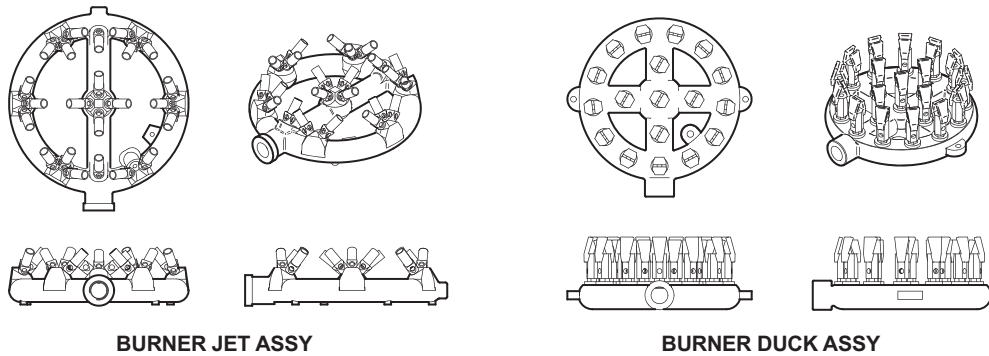

Heavy Duty Wok Ranges

Model : TAWR-

GAS DATA	TAWR-13	TAWR-13-JB	TAWR-16	TAWR-16-JB
Gas Type	NAT/LP Convertible	NAT/LP Convertible	NAT/LP Convertible	NAT/LP Convertible
Gas Connection	3/4"	3/4"	3/4"	3/4"
Regulator	3/4"	3/4"	3/4"	3/4"
Gas Pressure	NAT : 5W.C" / LP : 10W.C"			
Clearance	NON-COMBUSTIBLE : 0" / COMBUSTIBLE : 17"			
SHIPPING DATA				
Class	85	85	85	85
Length (in.)	17⁷/₈ (455mm)	17⁷/₈ (455mm)	17⁷/₈ (455mm)	17⁷/₈ (455mm)
Depth (in.)*	20³/₄ (526mm)	20³/₄ (526mm)	20³/₄ (526mm)	20³/₄ (526mm)
Height (in.)	34¹/₈ (867mm)	34¹/₈ (867mm)	34¹/₈ (867mm)	34¹/₈ (867mm)
Shipping Weight (lbs.)	130	130	125	125

Design and specifications subject to change without notice.

Actual shipping weight may differ due to extra packing materials for product protection.

* Depth does not include 3/4" for rear gas connection and on-off knob.

■ WARRANTY : 1 Year Parts and Labor Warranty

(unit : inch) **PLAN VIEW**