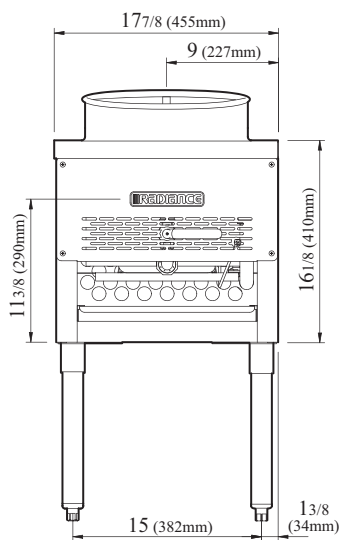

BURNER JET ASSY

FRONT VIEW