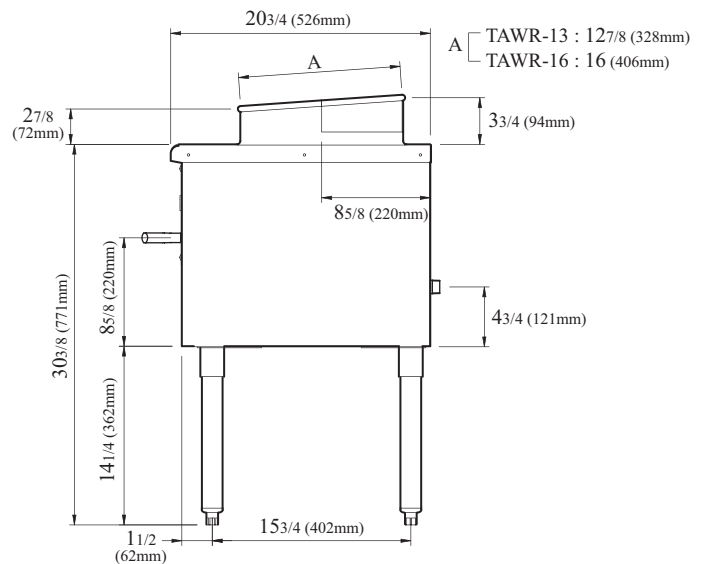

BURNER DUCK ASSY

SIDE VIEW

Ver.201401

- Turbo Air : 800-627-0032 ■ GK : 800-500-3519
- Warranty : 800-381-7770 ■ AC : 888-900-1002

TURBO AIR REFRIGERATOR MANUFACTURER

GERMAN KNIFE

RADIANCE

GREEN WORLD

TURBO AIR AIR CONDITIONER MANUFACTURER