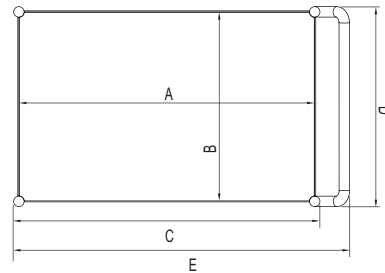

BUS CART

Stainless Steel Equipment

HIGH QUALITY 304 STAINLESS STEEL BODY

Model : TBUS-

≡ FEATURES & BENEFITS ≡

- ALL 304 STAINLESS STEEL INCLUDING HANDLE
- 1 1/2" LEADGE ON EVERY SIDE OF SHELF
- ENTIRE CART IS PACKED IN ONE BOX
- 4" RUBBER CASTERS
- ECONOMIC MODELS AVAILABLE (430 S/S)

(unit : inch)

Model *	Overall Size			Dimension						Net Weight † (lbs.)
	L	W	H	A	B	C	D	E	F	
TBUS-1524	24	15	34 3/8	24	15	25	16	28 1/2	29	25
TBUS-1524E	24	15	34 3/8	24	15	25	16	28 1/2	29	25
TBUS-1828	28	18	34 3/8	28	18	28 7/8	18 7/8	32 1/2	29	30
TBUS-1828E	28	18	34 3/8	28	18	28 7/8	18 7/8	32 1/2	29	30
TBUS-2133	33	17 3/4	34 3/8	33	21	33 7/8	18 7/8	37 1/2	29	40
TBUS-2133	33	17 3/4	34 3/8	33	21	33 7/8	18 7/8	37 1/2	29	40