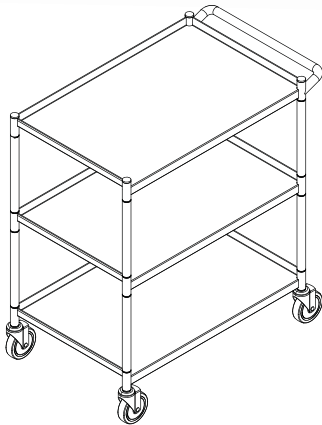

BUS CART

Stainless Steel Equipment

HIGH QUALITY 304 STAINLESS STEEL BODY

Model : TBUS-

≡ FEATURES & BENEFITS ≡

- ALL 304 STAINLESS STEEL INCLUDING HANDLE
- 1 1/2" LEADGE ON EVERY SIDE OF SHELF
- ENTIRE CART IS PACKED IN ONE BOX
- 4" RUBBER CASTERS
- ECONOMIC MODELS AVAILABLE (430 S/S)

(unit : inch)

Model *	Overall Size			Dimension						Net Weight † (lbs.)
	L	W	H	A	B	C	D	E	F	
TBUS-1524	24	15	34 3/8	24	15	25	16	28 1/2	29	25
TBUS-1524E	24	15	34 3/8	24	15	25	16	28 1/2	29	25
TBUS-1828	28	18	34 3/8	28	18	28 7/8	18 7/8	32 1/2	29	30
TBUS-1828E	28	18	34 3/8	28	18	28 7/8	18 7/8	32 1/2	29	30
TBUS-2133	33	17 3/4	34 3/8	33	21	33 7/8	18 7/8	37 1/2	29	40
TBUS-2133	33	17 3/4	34 3/8	33	21	33 7/8	18 7/8	37 1/2	29	40