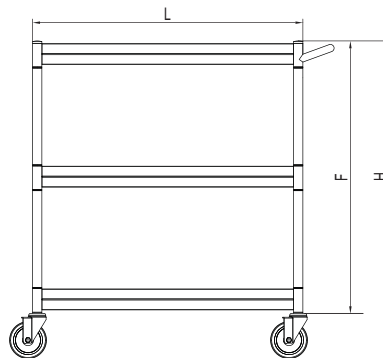

BUS CART

Stainless Steel Equipment

HIGH QUALITY 304 STAINLESS STEEL BODY

Model : TBUS-

≡ FEATURES & BENEFITS ≡

- ALL 304 STAINLESS STEEL INCLUDING HANDLE
- 1 1/2" LEADGE ON EVERY SIDE OF SHELF
- ENTIRE CART IS PACKED IN ONE BOX
- 4" RUBBER CASTERS
- ECONOMIC MODELS AVAILABLE (430 S/S)

(unit : inch)

Model *	Overall Size			Dimension						Net Weight † (lbs.)
	L	W	H	A	B	C	D	E	F	
TBUS-1524	24	15	34 3/8	24	15	25	16	28 1/2	29	25
TBUS-1524E	24	15	34 3/8	24	15	25	16	28 1/2	29	25
TBUS-1828	28	18	34 3/8	28	18	28 7/8	18 7/8	32 1/2	29	30
TBUS-1828E	28	18	34 3/8	28	18	28 7/8	18 7/8	32 1/2	29	30
TBUS-2133	33	17 3/4	34 3/8	33	21	33 7/8	18 7/8	37 1/2	29	40
TBUS-2133	33	17 3/4	34 3/8	33	21	33 7/8	18 7/8	37 1/2	29	40