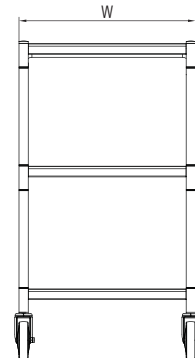

BUS CART

Stainless Steel Equipment

HIGH QUALITY 304 STAINLESS STEEL BODY

Model : TBUS-

≡ FEATURES & BENEFITS ≡

- ALL 304 STAINLESS STEEL INCLUDING HANDLE
- 1 1/2" LEADGE ON EVERY SIDE OF SHELF
- ENTIRE CART IS PACKED IN ONE BOX
- 4" RUBBER CASTERS
- ECONOMIC MODELS AVAILABLE (430 S/S)

(unit : inch)

Model *	Overall Size			Dimension						Net Weight † (lbs.)
	L	W	H	A	B	C	D	E	F	
TBUS-1524	24	15	34 3/8	24	15	25	16	28 1/2	29	25
TBUS-1524E	24	15	34 3/8	24	15	25	16	28 1/2	29	25
TBUS-1828	28	18	34 3/8	28	18	28 7/8	18 7/8	32 1/2	29	30
TBUS-1828E	28	18	34 3/8	28	18	28 7/8	18 7/8	32 1/2	29	30
TBUS-2133	33	17 3/4	34 3/8	33	21	33 7/8	18 7/8	37 1/2	29	40
TBUS-2133	33	17 3/4	34 3/8	33	21	33 7/8	18 7/8	37 1/2	29	40