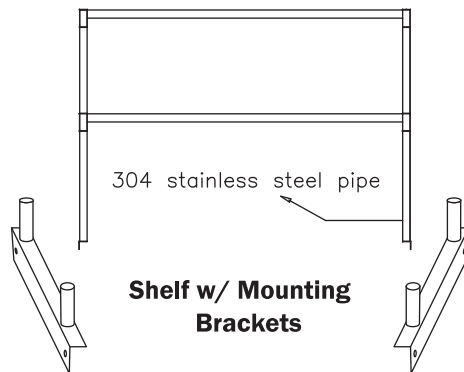

## Over Shelves

**Model : TSOS**

(unit : inch)

(A) WITHOUT R

Bracket

(B) WITH R

Model	Ga.	W	L	H	Weight(lbs)
TSOS-3	18	12.8	36	23.5	25
TSOS-4	18	12.8	48	23.5	28
TSOS-5	18	12.8	60	23.5	31
TSOS-6	18	12.8	72	23.5	35