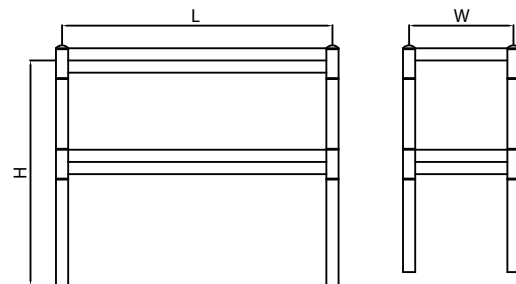

## Over Shelves

**Model : TSOS**

(unit : inch)

(A) WITHOUT R

Bracket

(B) WITH R

Model	Ga.	W	L	H	Weight(lbs)
TSOS-3	18	12.8	36	23.5	25
TSOS-4	18	12.8	48	23.5	28
TSOS-5	18	12.8	60	23.5	31
TSOS-6	18	12.8	72	23.5	35