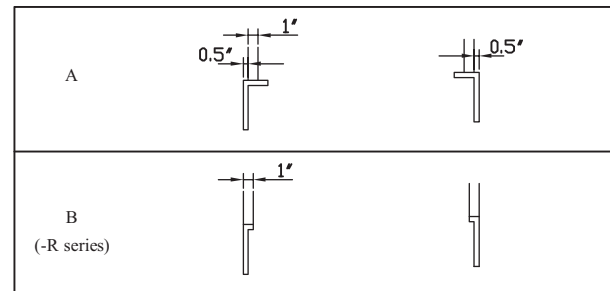

## Over Shelves

**Model : TSOS**

(unit : inch)

(A) WITHOUT R

Bracket

(B) WITH R

Model	Ga.	W	L	H	Weight(lbs)
TSOS-3	18	12.8	36	23.5	25
TSOS-4	18	12.8	48	23.5	28
TSOS-5	18	12.8	60	23.5	31
TSOS-6	18	12.8	72	23.5	35