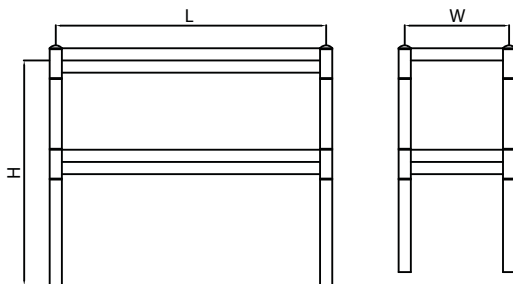

## Over Shelves

**Model : TSOS**

(unit : inch)

(A) WITHOUT R

Bracket

(B) WITH R

Model	Ga.	W	L	H	Weight(lbs)
TSOS-3	18	12.8	36	23.5	25
TSOS-4	18	12.8	48	23.5	28
TSOS-5	18	12.8	60	23.5	31
TSOS-6	18	12.8	72	23.5	35