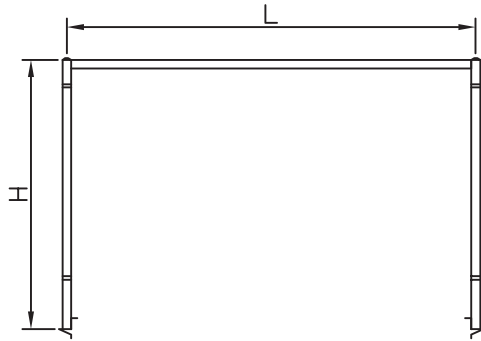

Over Shelf - Pizza Prep

Model : TSOS-P

FRONT VIEW

SIDE VIEW

TOP VIEW

(unit : inch)

Model	Ga.	W	L	H	Weight(lbs)
TSOS-P4	18	11 ³ / ₄	45 ¹ / ₄	30 ¹ / ₂	15
TSOS-P6	18	11 ³ / ₄	68 ¹ / ₄	30 ¹ / ₂	20