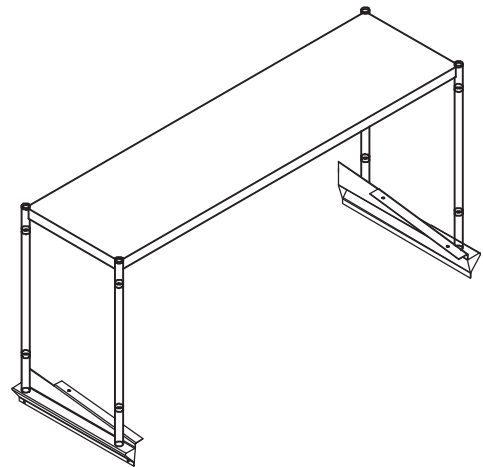

Over Shelf - Pizza Prep

Model : TSOS-P

FRONT VIEW

SIDE VIEW

TOP VIEW

(unit : inch)

Model	Ga.	W	L	H	Weight(lbs)
TSOS-P4	18	11 ³ / ₄	45 ¹ / ₄	30 ¹ / ₂	15
TSOS-P6	18	11 ³ / ₄	68 ¹ / ₄	30 ¹ / ₂	20