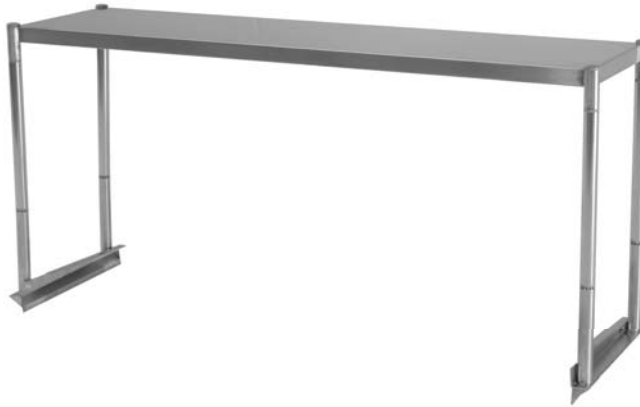

4184 E. Conant St.
 Long Beach, CA 90808
 Tel. 800-500-3519
 Fax. 310-900-1066
 www.turboairinc.com

Project :	
Model # :	
Item # :	Qty :
Available W/H :	
Approval :	

Over Shelves for Pizza Prep Table

HIGH QUALITY 304 STAINLESS STEEL

Model : TSOS-P

FRONT VIEW

SIDE VIEW

TOP VIEW

(Unit : inch)

Model	Ga.	L	D	H	Weight(lbs)
TSOS-P4	18	45 ¹ / ₄	11 ³ / ₄	30 ¹ / ₂	15
TSOS-P6	18	68 ¹ / ₄	11 ³ / ₄	30 ¹ / ₂	20