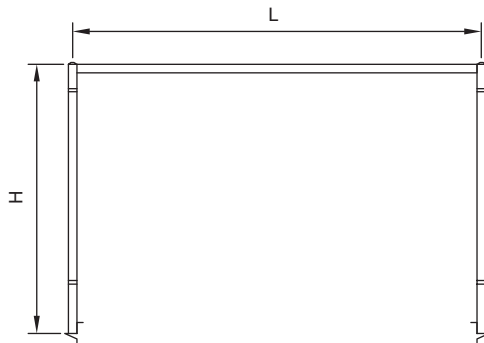

4184 E. Conant St.
 Long Beach, CA 90808
 Tel. 800-500-3519
 Fax. 310-900-1066
 www.turboairinc.com

Project :	
Model # :	
Item # :	Qty :
Available W/H :	
Approval :	

Over Shelves for Pizza Prep Table

HIGH QUALITY 304 STAINLESS STEEL

Model : TSOS-P

FRONT VIEW

SIDE VIEW

TOP VIEW

(Unit : inch)

Model	Ga.	L	D	H	Weight(lbs)
TSOS-P4	18	45 ¹ / ₄	11 ³ / ₄	30 ¹ / ₂	15
TSOS-P6	18	68 ¹ / ₄	11 ³ / ₄	30 ¹ / ₂	20