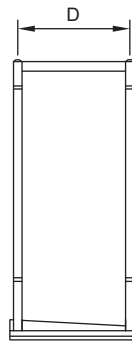

4184 E. Conant St.
 Long Beach, CA 90808
 Tel. 800-500-3519
 Fax. 310-900-1066
 www.turboairinc.com

Project :	
Model # :	
Item # :	Qty :
Available W/H :	
Approval :	

Over Shelves for Pizza Prep Table

HIGH QUALITY 304 STAINLESS STEEL

Model : TSOS-P

FRONT VIEW

SIDE VIEW

TOP VIEW

(Unit : inch)

Model	Ga.	L	D	H	Weight(lbs)
TSOS-P4	18	45 ¹ / ₄	11 ³ / ₄	30 ¹ / ₂	15
TSOS-P6	18	68 ¹ / ₄	11 ³ / ₄	30 ¹ / ₂	20