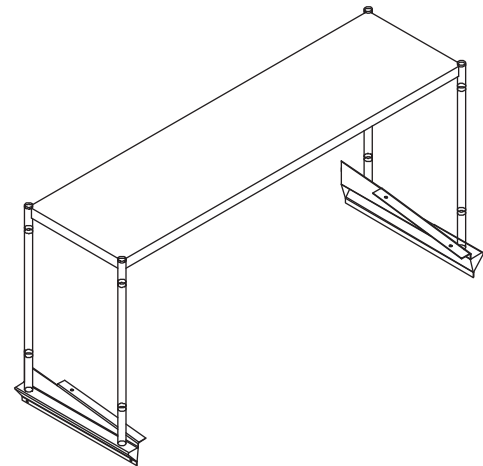

Model : TSOS-P

FRONT VIEW

SIDE VIEW

TOP VIEW

(Unit : inch)

Model	Ga.	L	D	H	Weight(lbs)
TSOS-P4	18	45 ¹ / ₄	11 ³ / ₄	30 ¹ / ₂	15
TSOS-P6	18	68 ¹ / ₄	11 ³ / ₄	30 ¹ / ₂	20