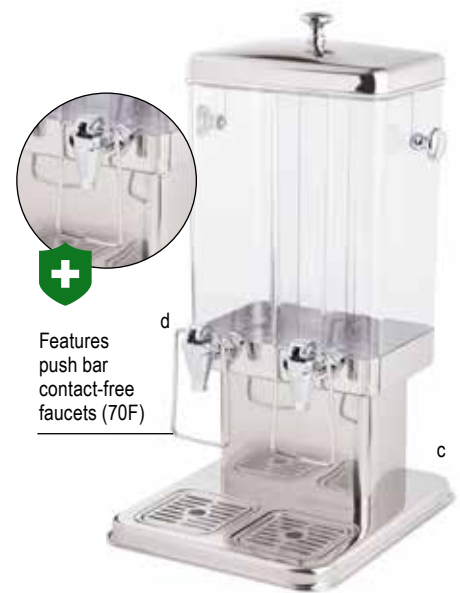

PREMIUM

- An elegant addition to your buffet display
- Available in a single or double reservoir option

DUAL

- Perfect addition to your breakfast buffet
- Includes a removable reservoir with built-in drainable ice chamber to keep drinks cool

Serving options every day

Item #	Description	Capacity	Min Order	List Price (\$)
PREMIUM BEVERAGE DISPENSERS—STAINLESS STEEL, POLYCARBONATE				
a. 71	Single, 10¼ x 13¾ x 22¼" (5½" faucet clearance)	2 Gal	1 ea	426.38 ea
b. 72	Double, 22 x 13¾ x 21" (5½" faucet clearance)	(2) 2 Gal	1 ea	842.62 ea
REPLACEMENT PARTS & ACCESSORIES				
71F	Faucet for 71 & 72, Chrome Plated Metal	-	1 ea	42.12 ea
REPLACEMENT PARTS & ACCESSORIES				
DUAL BEVERAGE DISPENSERS—STAINLESS STEEL, POLYCARBONATE				
c. 70	Double, 12 x 13¾ x 23" (5½" faucet clearance)	(2) 1½ Gal	1 ea	791.86 ea
REPLACEMENT PARTS & ACCESSORIES				
d. 70F	Faucet for 70, Chrome Plated Metal, Contact-free	-	1 ea	55.86 ea
REPLACEMENT PARTS				
70B	Polycarbonate Reservoir for 70	-	1 ea	304.18 ea
70C	Cover for 70	-	1 ea	100.76 ea
70DI	Drip Insert for 70	-	1 ea	25.20 ea
70G	Valve Stopper for 70F	-	1 ea	10.30 ea
70HB	Handle for 70	-	1 ea	14.66 ea
70HF	Handle for Faucet for 70	-	1 ea	13.42 ea
70ICV	Stainless Steel Ice Core for 70	-	1 ea	10.04 ea
71B	Reservoir for 71 & 72 Beverage Dispenser	-	1 ea	198.06 ea
71C	Cover for 71 & 72	-	1 ea	73.46 ea
71DI	Drip Inserts for 71 & 72	-	1 ea	24.36 ea
71IC	Ice Chamber for 71 & 72	-	1 ea	37.06 ea
71ICC	Ice Core Cover for 71 & 72	-	1 ea	27.32 ea
71VG	Stopper Gasket for 71 & 72	-	1 ea	8.30 ea

Features push bar contact-free faucets (70F)

A simple way to offer a variety of drinks in a limited serving area