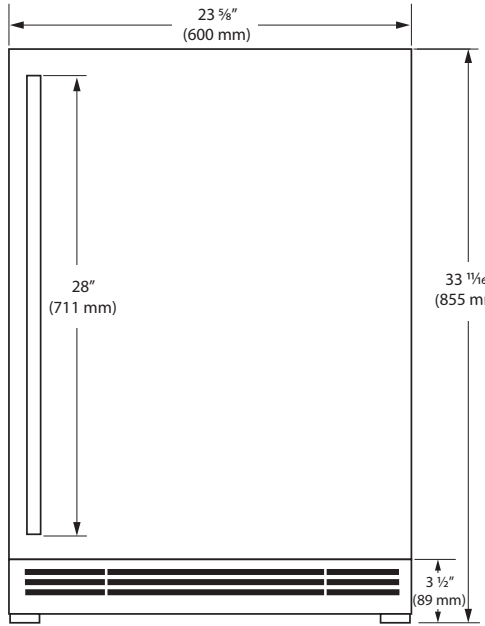

Product Specifications • 24" Refrigerators / Wine Refrigerators

Top

Front

Commercial Warranty

1 Year (parts & labor) / 5 year sealed system (parts)
See complete warranty for details

Installation Notes

- Power cord extends 2" beyond total depth
- No additional clearance is needed for ventilation
- Do not obstruct front grille air flow