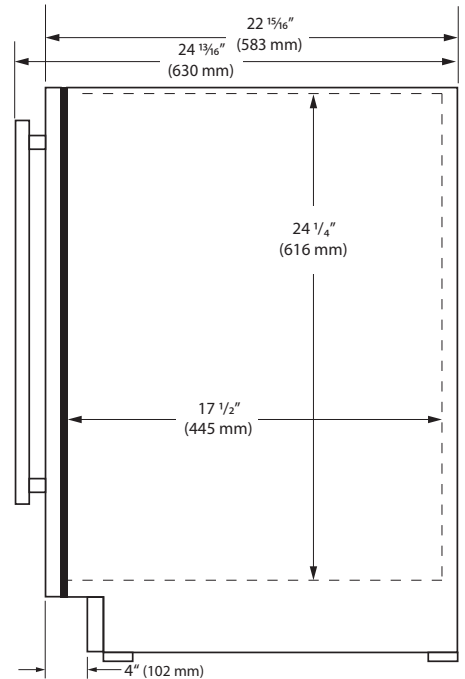

Features and Specifications			
Convection cooling system provides a quick cool down and consistent temperature			
U-Adjust™ Interior: 19 possible positions			
Refrigerator models include 2 slide-out metal shelves			
Wine Refrigerator models include 5 slide-out wine racks			
Stainless steel cabinet, grille, and full-wrap door with lock			
Full-depth lower interior with a volume of 5.2 cu ft			
Dimensions: 33 1/16" H x 23 5/8" W x 22 1/16" D			
Designed for built-in or freestanding applications			
Temperature range: 34°F - 70°F			
High efficiency variable speed compressor with 1.2 running amps			
Environmentally friendly R600a refrigerant (amounts below)			
UCRE524-SG: 1.34 oz	UCRE524-SS: 1.06 oz	UCWC524-SG: 1.34 oz	UCWC524-SS: 1.59 oz

Accessories		
Model	Description	Shipping Weight
ULACASTERKIT24	24" caster kit - for UCWC & UCRE	13 lb
ULAWINERACK24	Slide-out wine rack	8 lb
ULABIN24	Slide-out bin	9 lb
ULASHELF24	Slide-out metal shelf	4 lb

Product Specifications • 24" Refrigerators / Wine Refrigerators

Top

Front

Side

Back

Cabinet Cut-Out

Commercial Warranty

1 Year (parts & labor) / 5 year sealed system (parts)
See complete warranty for details

Installation Notes

- Power cord extends 2" beyond total depth
- No additional clearance is needed for ventilation
- Do not obstruct front grille air flow