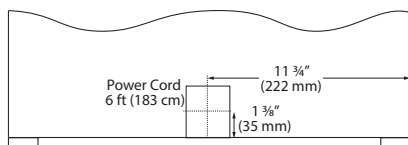

Product Specifications • 24" Refrigerators / Wine Refrigerators

Top

Front

Back

Commercial Warranty

1 Year (parts & labor) / 5 year sealed system (parts)
See complete warranty for details

Installation Notes

- Power cord extends 2" beyond total depth
- No additional clearance is needed for ventilation
- Do not obstruct front grille air flow