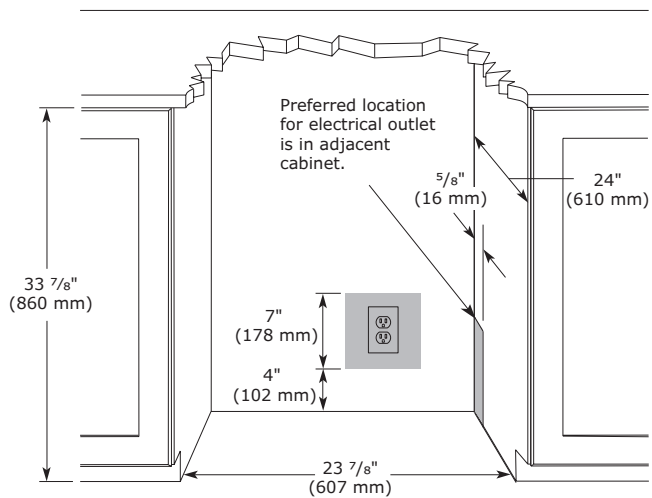

Cabinet Cut-Out