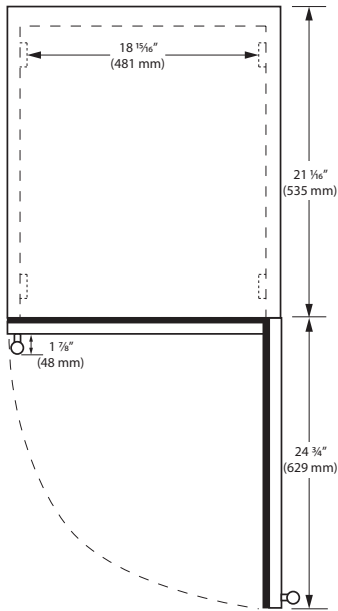

Product Specifications • 24" Refrigerators / Wine Refrigerators

Top

Front