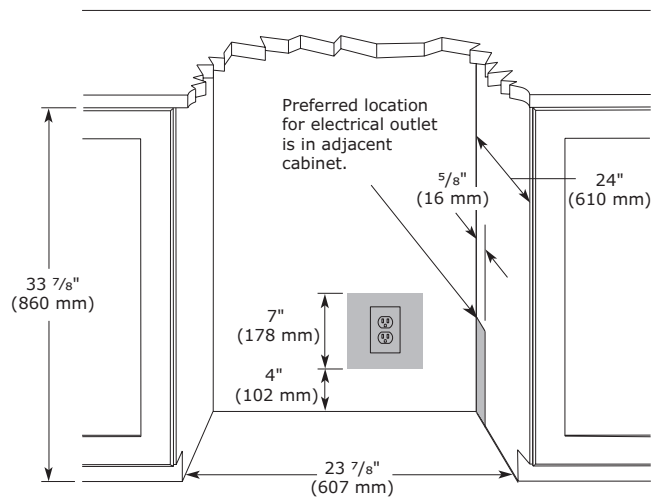

Cabinet Cut-Out