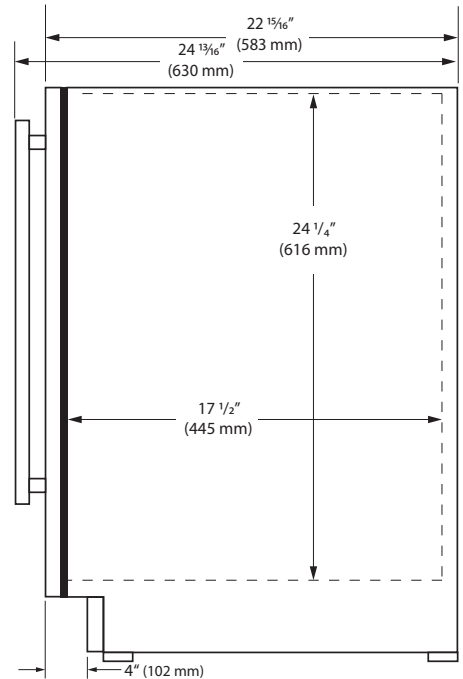

Features and Specifications

Convection cooling system provides a quick cool down and consistent temperature			
U-Adjust™ Interior: 19 possible positions			
Refrigerator models include 2 slide-out metal shelves			
Wine Refrigerator models include 5 slide-out wine racks			
Stainless steel cabinet, grille, and full-wrap door with lock			
Full-depth lower interior with a volume of 5.2 cu ft			
Dimensions: 33 1/16" H x 23 5/8" W x 22 1/16" D			
Designed for built-in or freestanding applications			
Temperature range: 34°F - 70°F			
High efficiency variable speed compressor with 1.2 running amps			
Environmentally friendly R600a refrigerant (amounts below)			
UCRE524-SG: 1.34 oz	UCRE524-SS: 1.06 oz	UCWC524-SG: 1.34 oz	UCWC524-SS: 1.59 oz

Accessories

Model	Description	Shipping Weight
ULACASTERKIT24	24" caster kit - for UCWC & UCRE	13 lb
ULAWINERACK24	Slide-out wine rack	8 lb
ULABIN24	Slide-out bin	9 lb
ULASHELF24	Slide-out metal shelf	4 lb

Product Specifications • 24" Refrigerators / Wine Refrigerators

Top

Front

Side

Back

Cabinet Cut-Out

Commercial Warranty

1 Year (parts & labor) / 5 year sealed system (parts)
See complete warranty for details

Installation Notes

- Power cord extends 2" beyond total depth
- No additional clearance is needed for ventilation
- Do not obstruct front grille air flow