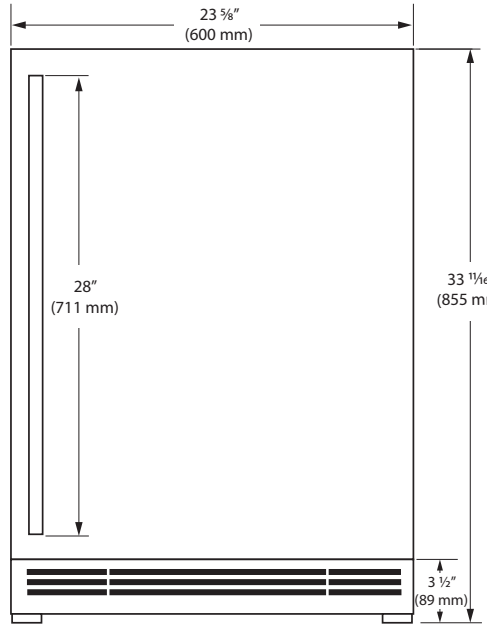

Product Specifications • 24" Refrigerators / Wine Refrigerators

Top

Front

Commercial Warranty

1 Year (parts & labor) / 5 year sealed system (parts)
See complete warranty for details

Installation Notes

- Power cord extends 2" beyond total depth
- No additional clearance is needed for ventilation
- Do not obstruct front grille air flow