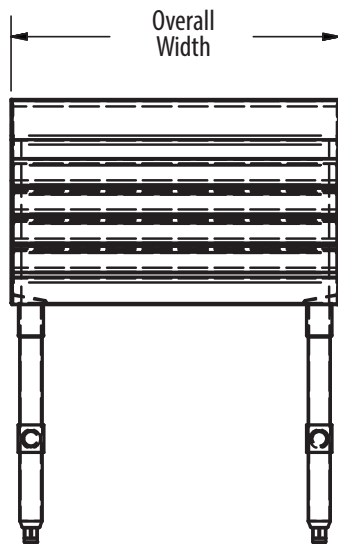

4 Step Liquor Display

Stainless Steel Liquor Display

Use your smart phone to scan the above QR code to visit our website:
www.bk-resources.com

Certifications:

Features:

- Protective Guard Rail on Each Step
- Uniform Fit with Other Underbar Products
- Legs Install Directly Into Body

Material:

- T-304 18 ga. Stainless Steel
- 1 5/8" Stainless Steel Legs
- Adjustable High Impact Corrosion Resistant Feet

Options:

| 21" Deep Part Number | Unit Size: (w x d) | 18" Deep Part Number | Unit Size: (w x d) | Approximate Bottle Capacity |
|----------------------|--------------------|----------------------|--------------------|-----------------------------|
| UB4-21-LD12 | 12" x 21 1/4" | UB4-18-LD12 | 12" x 18 1/4" | 13 |
| UB4-21-LD18 | 18" x 21 1/4" | UB4-18-LD18 | 18" x 18 1/4" | 20 |
| UB4-21-LD24 | 24" x 21 1/4" | UB4-18-LD24 | 24" x 18 1/4" | 27 |
| UB4-21-LD36 | 36" x 21 1/4" | UB4-18-LD36 | 36" x 18 1/4" | 40 |