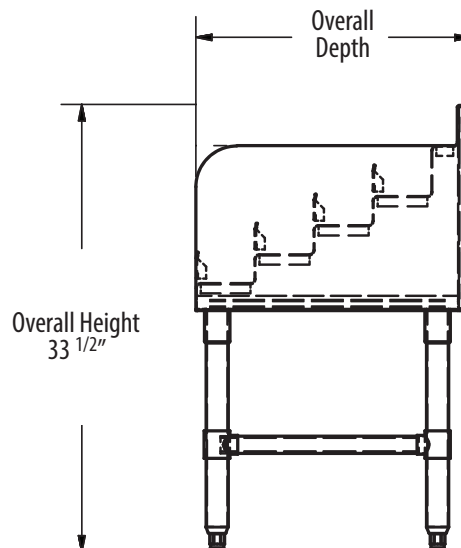

4 Step Liquor Display

Stainless Steel Liquor Display

Use your smart phone to scan the above QR code to visit our website:
www.bk-resources.com

Certifications:

Features:

- Protective Guard Rail on Each Step
- Uniform Fit with Other Underbar Products
- Legs Install Directly Into Body

Material:

- T-304 18 ga. Stainless Steel
- 1 5/8" Stainless Steel Legs
- Adjustable High Impact Corrosion Resistant Feet

Options:

| 21" Deep Part Number | Unit Size: (w x d) | 18" Deep Part Number | Unit Size: (w x d) | Approximate Bottle Capacity |
|----------------------|--------------------|----------------------|--------------------|-----------------------------|
| UB4-21-LD12 | 12" x 21 1/4" | UB4-18-LD12 | 12" x 18 1/4" | 13 |
| UB4-21-LD18 | 18" x 21 1/4" | UB4-18-LD18 | 18" x 18 1/4" | 20 |
| UB4-21-LD24 | 24" x 21 1/4" | UB4-18-LD24 | 24" x 18 1/4" | 27 |
| UB4-21-LD36 | 36" x 21 1/4" | UB4-18-LD36 | 36" x 18 1/4" | 40 |