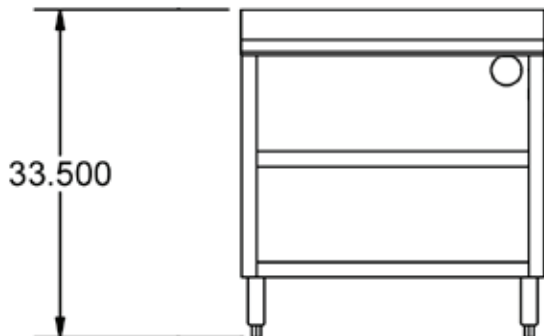

## Certifications:

UB4-21-GC241

UB4-21-GC242

Fully Adjustable Shelf

Fully Adjustable Rack Slides

## Material:

- T-304 18 ga. Stainless Steel
- Stainless Steel Legs
- Adjustable High Impact Corrosion Resistant Feet

Part Number	Unit Size (l x w x h)	Adjustable Shelf Included
UB4-21-GC240	24" x 21 1/4" x 33 1/2"	No
UB4-21-GC241	24" x 21 1/4" x 33 1/2"	Yes
UB4-21-GC242	24" x 21 1/4" x 33 1/2"	Rack Slides
UB4-21-GC301	30" x 21 1/4" x 33 1/2"	Yes
UB4-21-GC361	36" x 21 1/4" x 33 1/2"	Yes
UB4-21-GC481	48" x 21 1/4" x 33 1/2"	Yes