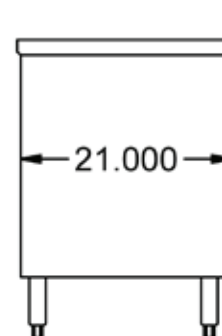

## Certifications:

UB4-21-GC241

UB4-21-GC242

Fully Adjustable Shelf

Fully Adjustable Rack Slides

## Material:

- T-304 18 ga. Stainless Steel
- Stainless Steel Legs
- Adjustable High Impact Corrosion Resistant Feet

Part Number	Unit Size (l x w x h)	Adjustable Shelf Included
UB4-21-GC240	24" x 21 1/4" x 33 1/2"	No
UB4-21-GC241	24" x 21 1/4" x 33 1/2"	Yes
UB4-21-GC242	24" x 21 1/4" x 33 1/2"	Rack Slides
UB4-21-GC301	30" x 21 1/4" x 33 1/2"	Yes
UB4-21-GC361	36" x 21 1/4" x 33 1/2"	Yes
UB4-21-GC481	48" x 21 1/4" x 33 1/2"	Yes