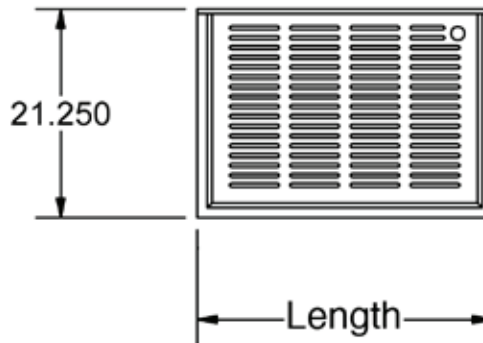

## Certifications:

UB4-21-GC241

UB4-21-GC242

Fully Adjustable Shelf

Fully Adjustable Rack Slides

## Material:

- T-304 18 ga. Stainless Steel
- Stainless Steel Legs
- Adjustable High Impact Corrosion Resistant Feet

Part Number	Unit Size (l x w x h)	Adjustable Shelf Included
UB4-21-GC240	24" x 21 1/4" x 33 1/2"	No
UB4-21-GC241	24" x 21 1/4" x 33 1/2"	Yes
UB4-21-GC242	24" x 21 1/4" x 33 1/2"	Rack Slides
UB4-21-GC301	30" x 21 1/4" x 33 1/2"	Yes
UB4-21-GC361	36" x 21 1/4" x 33 1/2"	Yes
UB4-21-GC481	48" x 21 1/4" x 33 1/2"	Yes