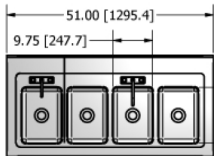

5.00 [127.0]  
46.00 [1168]  
34.75 [882.7]

23.50 [596.9]

39.75 [1009.7]

US-ICE-4  
FRONT VIEW  
Scale = 1:20

US-ICE-4 SIDE VIEW  
Scale = 1:20

US-ICE-4  
ISO VIEW  
Scale = 1:20

51.00 [1295.4]  
9.75 [247.7]  
.50 [12.7]  
25.00 [635]  
13.75 [349.3]

US-ICE-4  
TOP VIEW  
Scale = 1:20

- \*Constructed of T304 Stainless Steel
- \*The Sink is NSF CERTIFIED!
- \*Basins are 9.75 x 13.75 x 10" Deep
- \*5 Gallon Fresh and 7 Gallon Waste Water Tanks
- \*Electrical Connection, Standard three prong 120 Volt
- \*Water Heater and Pump are UL Recognized

**GENERAL NOTES:**

- 1.) Units of Measure:  
Inches [Millimeters]
- 2.) Content is exclusive  
property of US-ICE MACHINE  
This may not be replicated  
or distributed without the  
written consent of  
US-ICE MACHINE
- 3.) Material: T-304 Stainless  
Steel (Thickness Varies).

	01/03/2014
CHECKED	
QA	
MFG	
APPROVED	

TITLE		MODEL: <b>US-ICE-4 NSF</b> Mobile Sink Unit	
SIZE <b>A</b>	DWG NO <b>US-ICE-4 NSF</b>	REV	
SCALE As Noted	SHEET 1 OF 1		