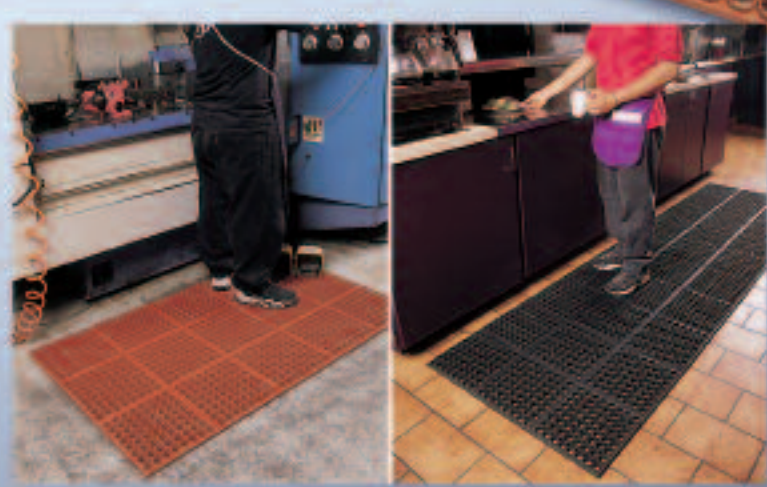

KITCHEN /  
INDUSTRIAL  
TYPE 3525  
VIP TUFFDEK

THE MAT  
THAT COMBINES  
ECONOMY AND  
UTILITY!

KITCHENS  
BARS  
PREP AREAS  
WAITRESS PICK-UP  
ASSEMBLY LINES  
BEHIND COUNTERS

**BLACK - General Purpose**  
For use in bars, service areas  
and any non-grease kitchen/  
industrial area.

**RED - Grease Resistant**  
For use in light to moderate  
grease applications.

**3525 VIP TUFFDEK – Heavy Duty Rubber Anti-Fatigue & Anti-Slip**

7/8" OVERALL THICKNESS

EXCELLENT DRAINAGE

GREASE RESISTANT AND GENERAL  
PURPOSE VERSIONS

ANTI-SLIP PROVIDES SAFE FOOTING

IMPROVES WORKER PRODUCTIVITY

THE LIGHTER "HEAVY DUTY" MAT

**3525 VIP TUFFDECK: 7/8" thick**

Size	Estimated Weight
3' x 5'	35 lbs
3' x 3'	21 lbs
3' x 2'	14 lbs