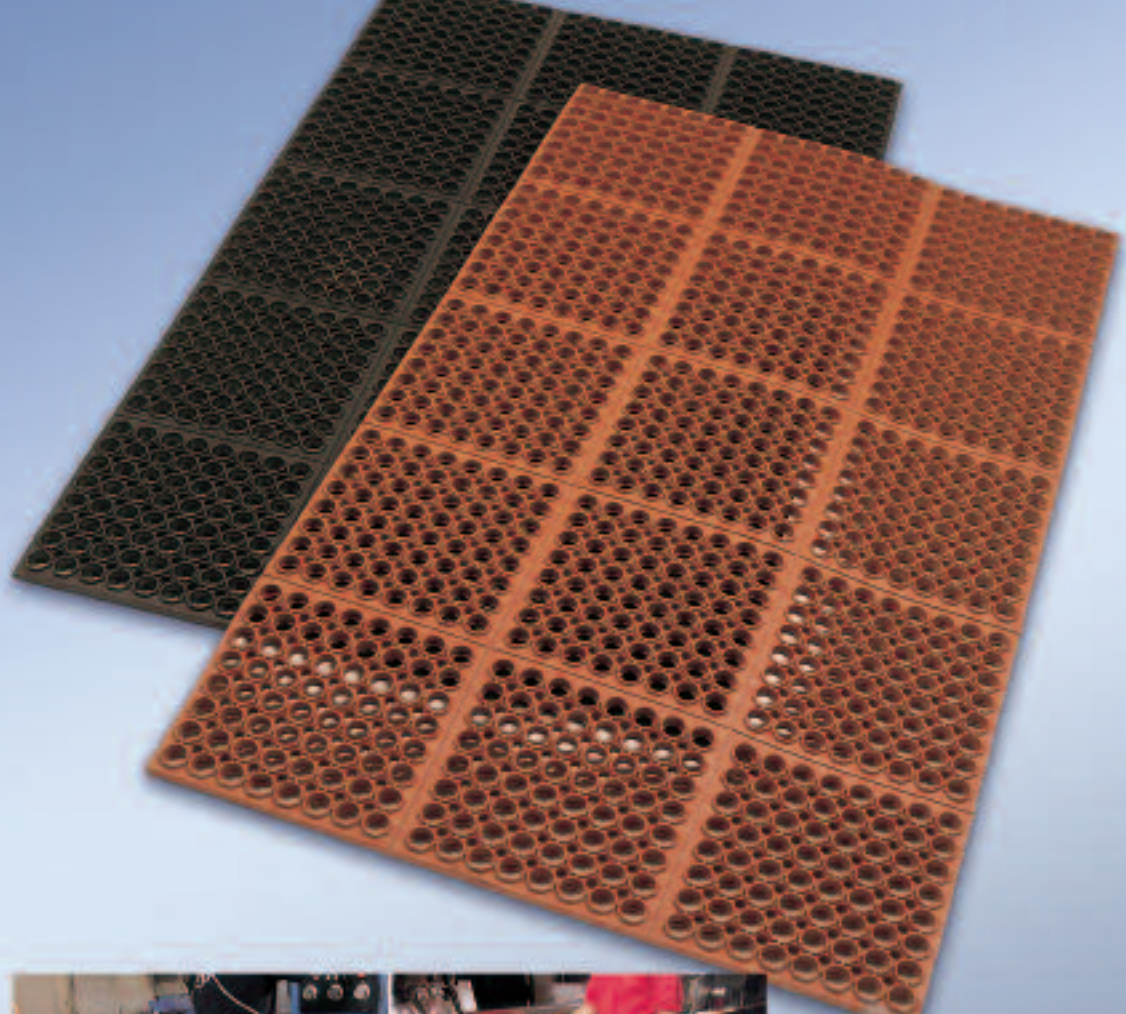

KITCHEN /  
INDUSTRIAL  
TYPE 3525  
VIP TUFFDEK

THE MAT  
THAT COMBINES  
ECONOMY AND  
UTILITY!

KITCHENS  
BARS  
PREP AREAS  
WAITRESS PICK-UP  
ASSEMBLY LINES  
BEHIND COUNTERS

**BLACK - General Purpose**  
For use in bars, service areas  
and any non-grease kitchen/  
industrial area.

**RED - Grease Resistant**  
For use in light to moderate  
grease applications.

**3525 VIP TUFFDEK – Heavy Duty Rubber Anti-Fatigue & Anti-Slip**

7/8" OVERALL THICKNESS

EXCELLENT DRAINAGE

GREASE RESISTANT AND GENERAL  
PURPOSE VERSIONS

ANTI-SLIP PROVIDES SAFE FOOTING

IMPROVES WORKER PRODUCTIVITY

THE LIGHTER "HEAVY DUTY" MAT

**3525 VIP TUFFDECK: 7/8" thick**

Size	Estimated Weight
3' x 5'	35 lbs
3' x 3'	21 lbs
3' x 2'	14 lbs