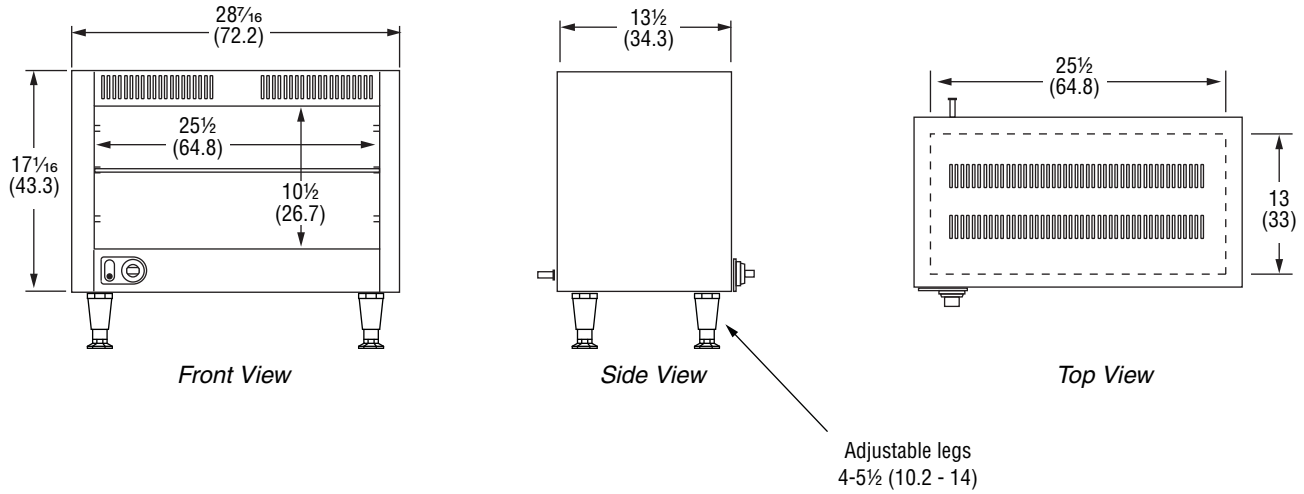

CAYENNE® CHEESE MELTER/WARMER OVEN

MODELS 40700 Cheese Melter/Warmer Oven

DIMENSIONS

Dimensions shown in inches (cm).

ELECTRICAL SPECIFICATIONS

Item	Voltage	Watts	Amps	Plug
40700	208-240	2253-3000	10.8-12.5	6-20P

Receptacle

www.vollrathco.com

The Vollrath Company, L.L.C.
1236 North 18th Street
Sheboygan, WI 53081-3201 U.S.A.
Customer Service: 800.628.0830
Canada Customer Service: 800.695.8560
Main Fax: 800.752.5620 or 920.459.6573

Technical Services: 800.628.0832
Technical Services Fax: 920.459.5462