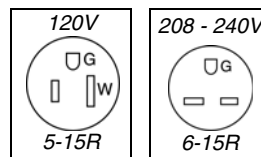

Receptacles

www.vollrathco.com

The Vollrath Company, L.L.C.
1236 North 18th Street
Sheboygan, WI 53081-3201 U.S.A.
Customer Service: 800.628.0830
Canada Customer Service: 800.695.8560
Main Fax: 800.752.5620 or 920.459.6573

Technical Services: 800.628.0832
Technical Services Fax: 920.459.5462