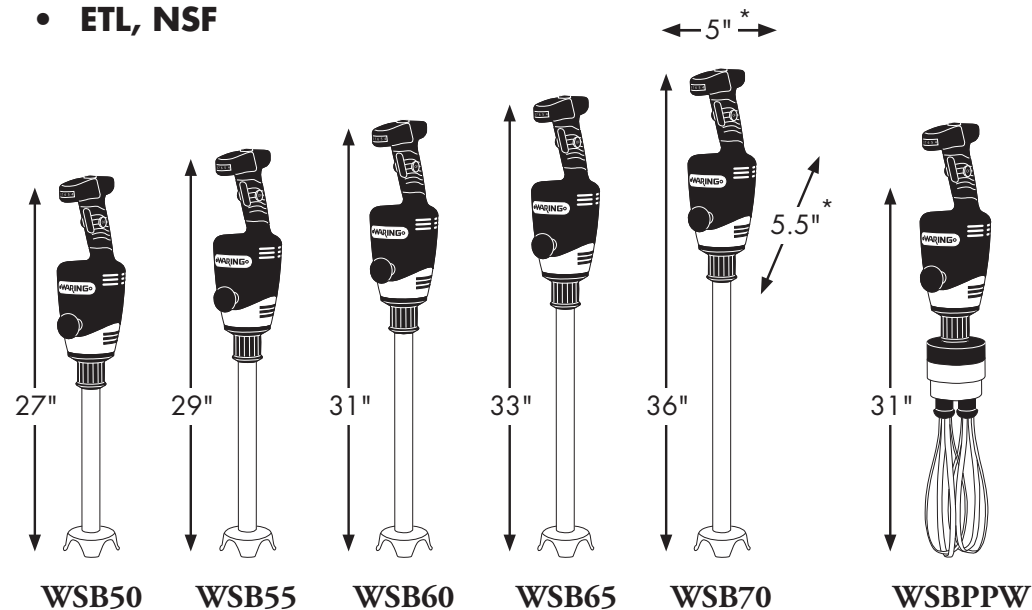

Ordering Information

Description	Catalog #	Std Pkg.	Ship Wt. (Lbs.)	Cubic Feet	UPC Code
12" Big Stix® Immersion Blender	WSB50	2	9.5	1.70	040072002137
14" Big Stix® Immersion Blender	WSB55	2	9.75	1.90	040072002120
16" Big Stix® Immersion Blender	WSB60	2	10.0	2.10	040072002113
18" Big Stix® Immersion Blender	WSB65	2	10.25	2.30	040072002878
21" Big Stix® Immersion Blender	WSB70	2	10.38	2.60	040072002885
12" Stainless Steel Shaft	WSB50ST	6	2.5	1.59	040072002540
14" Stainless Steel Shaft	WSB55ST	6	2.75	1.96	040072002557
16" Stainless Steel Shaft	WSB60ST	6	3.0	2.17	040072002564
18" Stainless Steel Shaft	WSB65ST	6	3.25	2.38	040072002922
21" Stainless Steel Shaft	WSB70ST	6	3.38	2.70	040072002939
10" Big Stix® Whisk	WSBPPW	2	22.0	2.94	040072008184
10" Whisk Attachment	WSB2W	4	18.2	1.20	040072009242
2 Stainless Steel Whipping Paddles	WSBWP	10	1.5	0.07	040072008504
Bowl Clamp	WSBBC	1	4.0	0.13	040072006937
Wall Mount Hanger	WSB01	64	32.1	1.66	040072002380
Big Stix® Power Pack	WSBPP	2	7.0	1.27	040072002649

* 5" width and 5.5" depth are the same for all five immersion blenders and whisk

Optional Accessories

Waring makes it easy to do more than just blend. The 10" Stainless Steel Whisk Attachment quickly transforms the Big Stik® into a gentle giant as it whips delicate egg whites, creams to any consistency and mashes potatoes in record time with its heavy-duty construction. The bowl clamp lightens the load for hands-free operation while the wall-mount hanger provides an easy storage option.