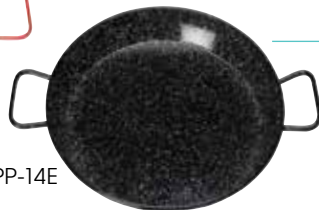

STAINLESS STEEL DOUBLE BOILERS & PERF'D STEAMERS

SSDB-20

SSDB-20S

SSDB-SERIES
SSTC-SERIES

STAINLESS STEEL DOUBLE BOILERS & PERF'D STEAMERS

- ◆ 18/8 Stainless steel; tri-ply bottom
- ◆ Cover included

ITEM	DESCRIPTION	SIZE	UOM	CASE
SSDB-8	8 Qt Double Boiler	9-1/2" x 6-3/4" & 7-1/2"	Set	1/6
SSDB-12	12 Qt Double Boiler	10-1/4" x 8-1/2" & 9-3/8"	Set	1/6
SSDB-16	16 Qt Double Boiler	11" x 9-5/8" & 10-1/2"	Set	1/4
SSDB-20	20 Qt Double Boiler	11-7/8" x 10-5/8" & 11-1/2"	Set	1/4
SSDB-8S	8 Qt Steamer/ Pasta Cooker	9-1/2" x 6-3/4" & 7-1/2"	Set	1/6
SSDB-12S	12 Qt Steamer/ Pasta Cooker	10-1/4" x 8-1/2" & 9-3/8"	Set	1/6
SSDB-16S	16 Qt Steamer/ Pasta Cooker	11" x 9-5/8" & 10-1/2"	Set	1/4
SSDB-20S	20 Qt Steamer/ Pasta Cooker	11-7/8" x 10-5/8" & 11-1/2"	Set	1/4

CARBON STEEL PANS

CSFP-11

CSFP-SERIES

CSPP-11

CSPP-14E

CSPP-35

POLISHED CARBON STEEL FRENCH-STYLE FRY PANS

Ideal for high-heat cooking and well suited for long pre-heating and searing.

- ◆ Made in Spain
- ◆ Sturdy, riveted handle
- ◆ **Hand wash**, dry immediately and completely; rub on light coat of cooking oil and store in dry, non-humid area

ITEM	DESCRIPTION	UOM	CASE
CSFP-7	7-7/8"	Each	5
CSFP-8	8-5/8"	Each	8
CSFP-9	9-1/2"	Each	7
CSFP-11	10-3/8"	Each	4
CSFP-12	11-1/8"	Each	3