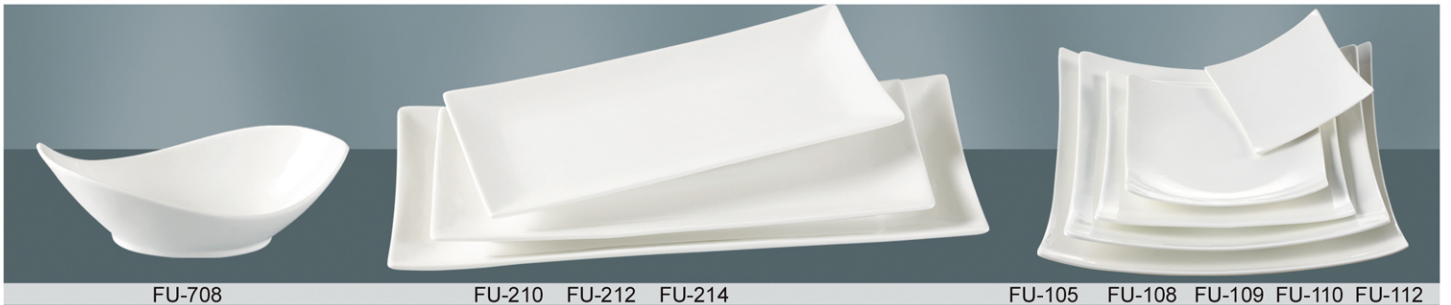

FUJI-2

**FASHION PLATES AND BOWLS
BONE WHITE DURABLE CHINA**

ITEM #	DESCRIPTION	PACK DZ	WEIGHT LBS	CUB. FT.
FU-004	4" X 1 3/4" H SQUARE BOWL 8 OZ	3	16.50	0.32
FU-005	5 1/2" X 2" H SQUARE BOWL 14 OZ	3	31.90	0.66
FU-007	7" X 2 3/4" H SQUARE BOWL 36 OZ	2	39.60	0.80
FU-009	9" X 3 5/8" H SQUARE BOWL 72 OZ	1	37.40	0.73
FU-807	6" X 3" PLATTER	3	13.20	0.31
FU-808	8" X 4" PLATTER	2	17.60	0.41
FU-810	10" X 5" PLATTER	2	24.20	0.64
FU-812	12" X 6" PLATTER	1	17.60	0.46
FU-814	14 1/4" X 7" PLATTER	1	26.40	0.88

ITEM #	DESCRIPTION	PACK DZ	WEIGHT LBS	CUB. FT.
FU-105	4 1/2" SQUARE SUSHI PLATE	3	17.04	0.81
FU-108	7 1/2" SQUARE SUSHI PLATE	3	19.68	1.81
FU-109	9" SQUARE SUSHI PLATE	2	49.44	1.99
FU-110	10 1/2" SQUARE SUSHI PLATE	1	39.36	1.98
FU-112	12" SQUARE SUSHI PLATE	1	59.04	1.99
FU-210	10" X 4 1/2" RECTANGULAR SUSHI PLATE	2	25.20	1.02
FU-212	11 1/2" X 5 1/2" RECTANGULAR SUSHI PLATE	1	16.56	0.78
FU-214	13 1/2" X 6 1/2" RECTANGULAR SUSHI PLATE	1	27.60	1.35
FU-211	11" X 5 1/2" OVAL PLATE	1	10.32	0.68
FU-213	13" X 7" OVAL PLATE	1	17.28	1.56
FU-308	8" SQUARE FLAT PLATE	3	38.40	1.69
FU-310	10" SQUARE FLAT PLATE	2	47.04	1.99
FU-312	12" SQUARE FLAT PLATE	1	37.20	1.81

ITEM #	DESCRIPTION	PACK DZ	WEIGHT LBS	CUB. FT.
FU-408	8" TRIANGLE PLATE	3	37.20	1.77
FU-410	10" TRIANGLE PLATE	2	40.32	1.99
FU-412	12" TRIANGLE PLATE	1	29.04	1.99
FU-606	6" SHEER BOWL 9 OZ	3	33.60	1.99
FU-608	8" SHEER BOWL 16 OZ	2	36.72	1.98
FU-609	9" SHEER BOWL 20 OZ	1	25.92	1.99
FU-708	8" SALAD BOWL 6 OZ	2	11.28	0.84
FU-804	4" X 2" BOWL 5 OZ	3	11.52	0.77
FU-805	5" X 2 1/2" BOWL 10 OZ	3	20.64	1.25
FU-806	6" X 3" BOWL 18 OZ	3	36.48	1.99
FU-907	1 3/4" X 5 3/4" WINE POT 7.5 OZ	3	19.68	1.99
FU-910	1 3/4" X 6 3/8" WINE POT 10 OZ	3	26.88	1.99
FU-902	1 1/2" X 1 1/2" WINE CUP 1.5 OZ	6	9.84	0.82