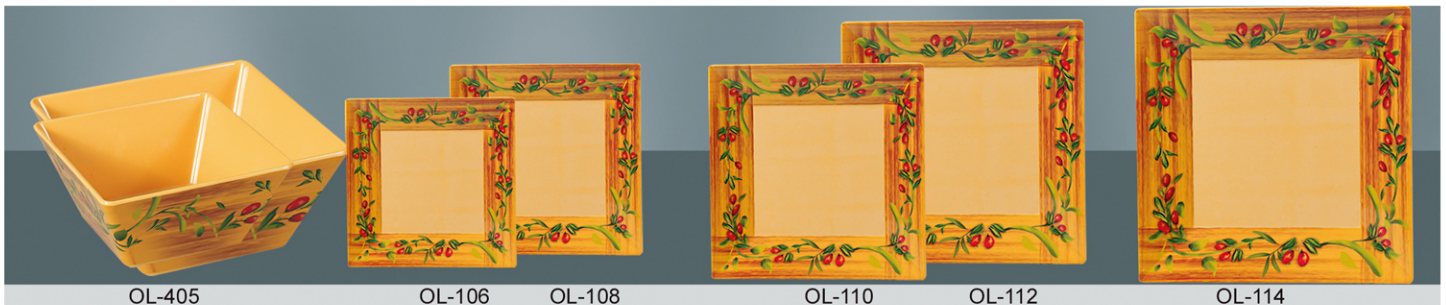

# OLIVE

SQUARE SERIES OF MELAMINE FOR ANY FOOD PRESENTATION

melamine  
**Yanco**

ITEM #	DESCRIPTION	PACK DZ	WEIGHT LBS	CUB. FT.	ITEM #	DESCRIPTION	PACK DZ	WEIGHT LBS	CUB. FT.
OL-106	6" SQUARE PLATE	4	10.87	0.92	OL-618	17 3/4" X 11 3/4" X 2 1/2" RECTANGULAR TRAY	6 PCS	13.75	1.14
OL-108	8" SQUARE PLATE	4	18.13	1.05	OL-405	5"X3" SQUARE BOWL 20 OZ	4	24.00	1.41
OL-110	10" SQUARE PLATE	2	16.00	1.13	OL-4106	6" X 3"H SQUARE BOWL 26 OZ	2	16.96	0.56
OL-112	12" SQUARE PLATE	1	12.56	0.71	OL-4107	7 5/8" X 3 1/2"H SQUARE BOWL 2 QT 50 OZ	2	25.94	0.66
OL-114	14" SQUARE PLATE	1	17.25	1.14	OL-4109	10" X 4 1/4"H SQUARE BOWL 4 QT 110 OZ	1	24.19	0.72
OL-210	10" X 6" RECTANGULAR PLATE	2	12.17	0.97	OL-3022	22" X 18" TURKEY PLATTER, 1 1/4" DEEP	6 PCS	16.23	1.32
OL-212	12" X 7 1/2" RECTANGULAR PLATE	2	16.50	1.36	OL-509	9" X 2 1/2" BOWL WITH HANDLE 1 QT.	12 PC	8.36	0.35
OL-214	14" X 8" RECTANGULAR PLATE	1	10.10	1.16	OL-512	12 1/2" X 3" BOWL WITH HANDLE 2 QT	6 PC	9.46	0.55
OL-216	16" X 9 1/2" RECTANGULAR PLATE	1	118.71	1.83	OL-513	13 1/2" X 3 1/4" BOWL WITH HANDLE 3 QT	6 PC	11.00	0.70
OL-218	18" X 10 1/2" RECTANGULAR PLATE	1	20.10	2.42	OL-512-S	6 3/4" X 3 3/4" DISPLAY STAND WITH RUBBER FEET	4 PC	4.40	0.49
OL-614	13 3/4" X 10" X 2 1/2" RECTANGULAR TRAY	1	10.96	0.96	OL-513-S	8 1/2" X 2 3/4" DISPLAY STAND WITH RUBBER FEET	4 PC	4.62	0.53

**OLIVE** 21

SQUARE SERIES OF MELAMINE FOR ANY FOOD PRESENTATION