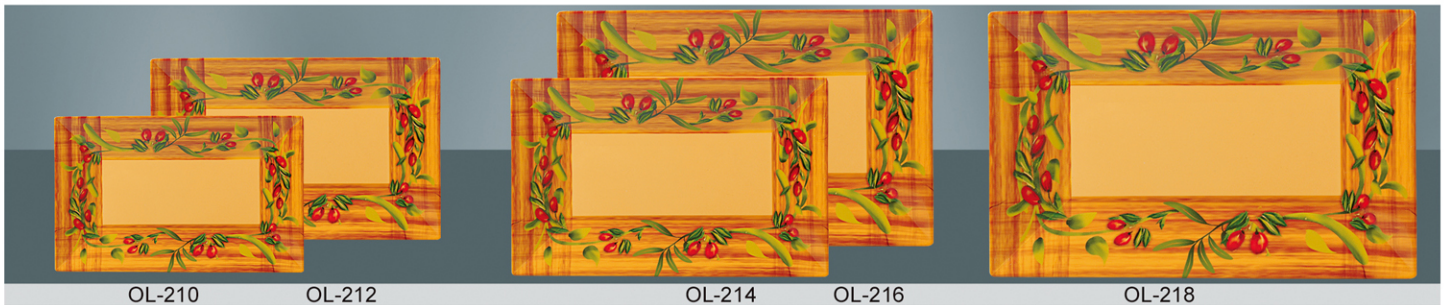

# OLIVE

SQUARE SERIES OF MELAMINE FOR ANY FOOD PRESENTATION

melamine  
**Yanco**

ITEM #	DESCRIPTION	PACK DZ	WEIGHT LBS	CUB. FT.	ITEM #	DESCRIPTION	PACK DZ	WEIGHT LBS	CUB. FT.
OL-106	6" SQUARE PLATE	4	10.87	0.92	OL-618	17 3/4" X 11 3/4" X 2 1/2" RECTANGULAR TRAY	6 PCS	13.75	1.14
OL-108	8" SQUARE PLATE	4	18.13	1.05	OL-405	5"X3" SQUARE BOWL 20 OZ	4	24.00	1.41
OL-110	10" SQUARE PLATE	2	16.00	1.13	OL-4106	6" X 3"H SQUARE BOWL 26 OZ	2	16.96	0.56
OL-112	12" SQUARE PLATE	1	12.56	0.71	OL-4107	7 5/8" X 3 1/2"H SQUARE BOWL 2 QT 50 OZ	2	25.94	0.66
OL-114	14" SQUARE PLATE	1	17.25	1.14	OL-4109	10" X 4 1/4"H SQUARE BOWL 4 QT 110 OZ	1	24.19	0.72
OL-210	10" X 6" RECTANGULAR PLATE	2	12.17	0.97	OL-3022	22" X 18" TURKEY PLATTER, 1 1/4" DEEP	6 PCS	16.23	1.32
OL-212	12" X 7 1/2" RECTANGULAR PLATE	2	16.50	1.36	OL-509	9" X 2 1/2" BOWL WITH HANDLE 1 QT.	12 PC	8.36	0.35
OL-214	14" X 8" RECTANGULAR PLATE	1	10.10	1.16	OL-512	12 1/2" X 3" BOWL WITH HANDLE 2 QT	6 PC	9.46	0.55
OL-216	16" X 9 1/2" RECTANGULAR PLATE	1	118.71	1.83	OL-513	13 1/2" X 3 1/4" BOWL WITH HANDLE 3 QT	6 PC	11.00	0.70
OL-218	18" X 10 1/2" RECTANGULAR PLATE	1	20.10	2.42	OL-512-S	6 3/4" X 3 3/4" DISPLAY STAND WITH RUBBER FEET	4 PC	4.40	0.49
OL-614	13 3/4" X 10" X 2 1/2" RECTANGULAR TRAY	1	10.96	0.96	OL-513-S	8 1/2" X 2 3/4" DISPLAY STAND WITH RUBBER FEET	4 PC	4.62	0.53

**OLIVE** 21

SQUARE SERIES OF MELAMINE FOR ANY FOOD PRESENTATION