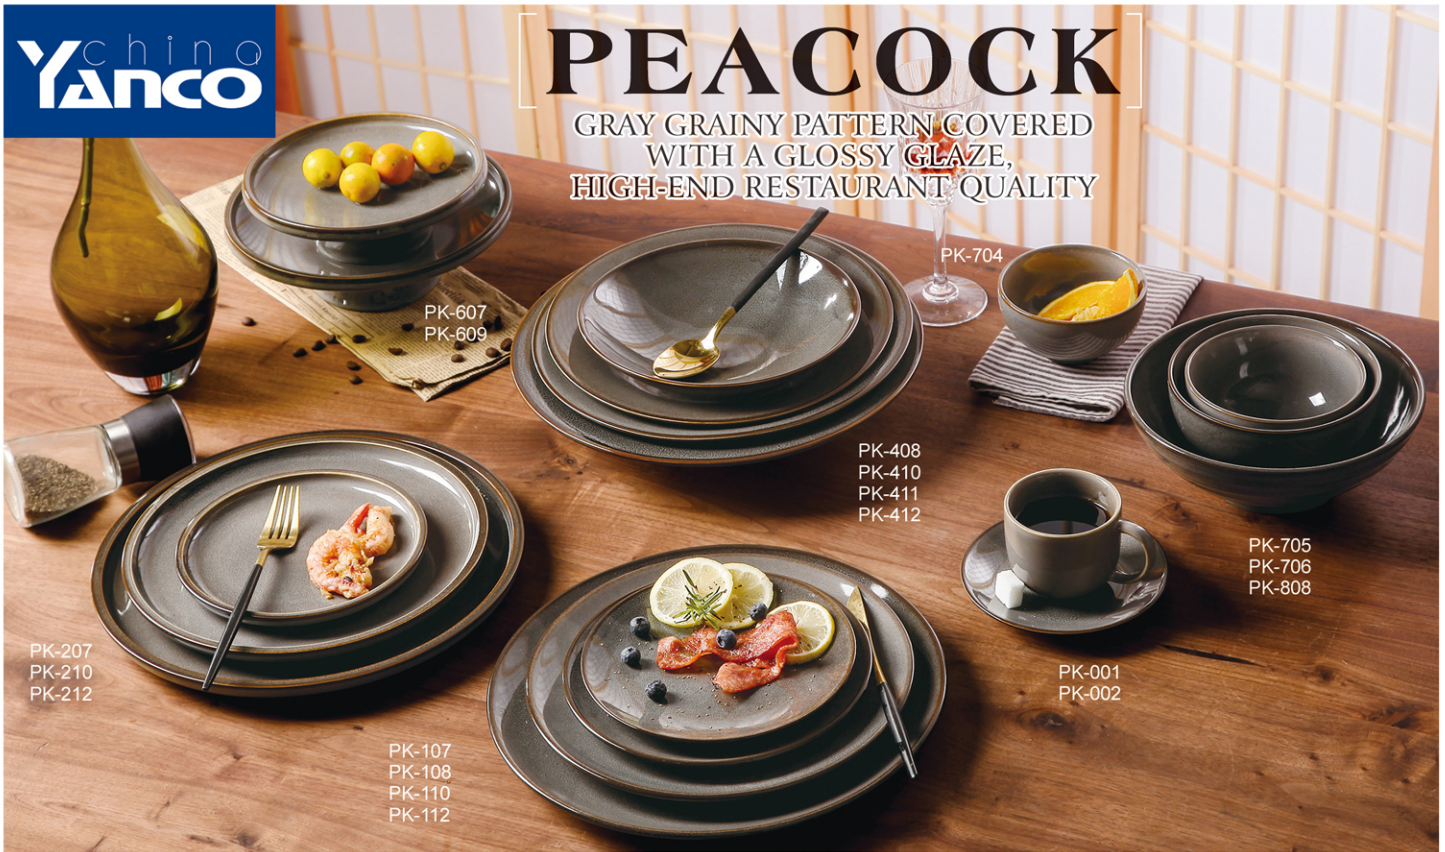

PEACOCK

GRAY GRAINY PATTERN COVERED WITH A GLOSSY GLAZE, HIGH-END RESTAURANT QUALITY

PK-207
PK-210
PK-212

PK-607
PK-609

PK-704

PK-408
PK-410
PK-411
PK-412

PK-705
PK-706
PK-808

PK-001
PK-002

PK-107
PK-108
PK-110
PK-112

PK-512
PK-804

PK-514

PK-513
PK-515

PK-314
PK-316

ITEM #	DESCRIPTION	PACK DZ	WEIGHT LBS	CUB. FT.
PK-001	3 1/8" X 2 3/4" COFFEE CUP 8 OZ	3	19.14	1.21
PK-002	5 3/4" X 3/4" SAUCER	3	19.14	0.57
PK-107	7 1/4" X 3/4" COUPE PLATE	3	26.84	0.87
PK-108	8 1/4" X 3/4" COUPE PLATE	2	27.06	0.91
PK-110	10 1/2" X 1" COUPE PLATE	1	21.56	0.84
PK-112	12 1/4" X 1 1/8" COUPE PLATE	1	34.10	1.28
PK-207	7" X 3/4" ROUND PLATE WITH UPRIGHT RIM	3	31.46	0.89
PK-210	10" X 1" ROUND PLATE WITH UPRIGHT RIM	1	23.32	0.81
PK-212	12" X 1" ROUND PLATE WITH UPRIGHT RIM	1	37.62	1.17
PK-314	14" X 9" X 1 1/2" OVAL PLATE	1	30.58	1.23
PK-316	16" X 10" X 1 1/2" OVAL PLATE	6/PC	22.00	1.06
PK-408	8 1/2" X 2" SOUP/SALAD BOWL 20 OZ	2	39.82	1.48
PK-410	10 1/2" X 1 7/8" SOUP/SALAD PLATE 15 OZ	2	40.48	1.80