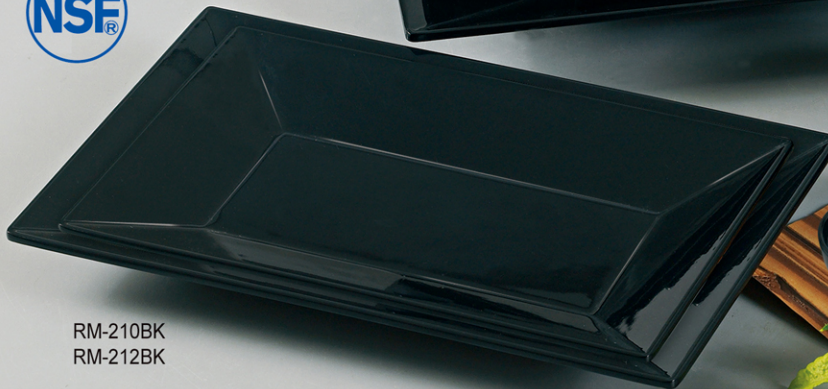

ROME-4

BLACK

- RM-106BK
- RM-108BK
- RM-110BK
- RM-112BK
- RM-114BK

RM-210BK
RM-212BK

RM-704BK
RM-706BK
RM-708BK

ITEM #	DESCRIPTION	PACK DZ	WEIGHT LBS	CUB. FT.	ITEM #	DESCRIPTION	PACK DZ	WEIGHT LBS	CUB. FT.
RM-106BK	6" SQUARE PLATE BLACK	4	14.00	0.92	RM-4109BK	10" X 4"H SQUARE BOWL 4 QT	1	24.19	0.72
RM-108BK	8" SQUARE PLATE BLACK	4	36.00	1.05	RM-4112BK	12" X 5"H SQUARE BOWL 8 QT	6 PCS	15.87	1.31
RM-110BK	10" SQUARE PLATE BLACK	2	28.00	1.13	RM-506BK	6 1/4" SALAD BOWL 12 OZ BLACK	4	17.96	0.97
RM-112BK	12" SQUARE PLATE BLACK	1	20.00	0.71	RM-507BK	7 1/4" SALAD BOWL 16 OZ BLACK	4	22.45	1.12
RM-114BK	14" SQUARE PLATE BLACK	1	17.25	1.14	RM-610BK	9 3/4" X 5 7/8" X 2 1/2" RECTANGULAR TRAY BLACK	2	13.87	0.88
RM-210BK	10" X 6" RECTANGULAR PLATE BLACK	2	12.17	0.97	RM-614BK	13 3/4" X 10" X 2 1/2" RECTANGULAR TRAY BLACK	1	10.96	0.96
RM-212BK	12" X 7 1/2" RECTANGULAR PLATE BLACK	2	16.50	1.36	RM-618BK	17 3/4" X 11 3/4" X 2 1/2" RECTANGULAR TRAY BLACK	6 PCS	13.75	1.14
RM-214BK	14" X 8" RECTANGULAR PLATE BLACK	1	14.23	1.16	RM-704BK	4" X 3 1/2" X 1 1/2" WATERDROP SHAPE DISH BLACK 4 OZ	6	8.75	0.75
RM-216BK	16" X 9 1/2" RECTANGULAR PLATE BLACK	1	18.71	1.83	RM-706BK	5 3/4" X 4 1/2" X 2" WATERDROP SHAPE DISH BLACK 10 OZ	4	10.87	0.96
RM-218BK	18" X 10 1/2" RECTANGULAR PLATE BLACK	1	20.10	2.42	RM-708BK	8" X 6" X 2 3/4" WATERDROP SHAPE BOWL BLACK 26 OZ	4	15.98	1.45
RM-306BK	6" X 1 3/4" DEEP SQUARE PLATE 14 OZ BLACK	4	26.40	1.87	RM-3022BK	22" X 18" TURKEY PLATTER, 1 1/4" DEEP BLACK	6 PCS	16.23	1.32
RM-307BK	7" X 2"H DEEP SQUARE PLATE 22 OZ BLACK	4	31.70	2.12	ST-101WT	13 1/2" X 17 3/4" X 3" 1-TIER STAND FOR RM-3022 WHITE	6 PCS	8.80	2.37
RM-404BK	3 3/4" X 2 1/2" H SQUARE BOWL 10 OZ BLACK	6	19.72	1.35	ST-102WT	19 1/2" X 9 1/2" X 8 1/2" 2-TIER STAND FOR RM-409,412 WHITE	4 PCS	8.80	3.02
RM-405BK	5" X 2 3/4" H SQUARE BOWL 18 OZ BLACK	4	17.23	1.41	ST-112WT	19 1/2" X 17" X 7" 2-TIER STAND FOR RM-614,618 WHITE	4 PCS	13.02	3.42
RM-4106BK	6" X 3"H SQUARE BOWL 26 OZ	2	16.94	0.56	ST-103WT	22 1/2" X 19" X 9 1/2" 3-TIER STAND FOR RM-212,214,218 WHITE	4 PCS	11.00	3.12
RM-4107BK	7 1/2" X 3 1/2" H SQUARE BOWL 2 QT	2	25.94	0.66					