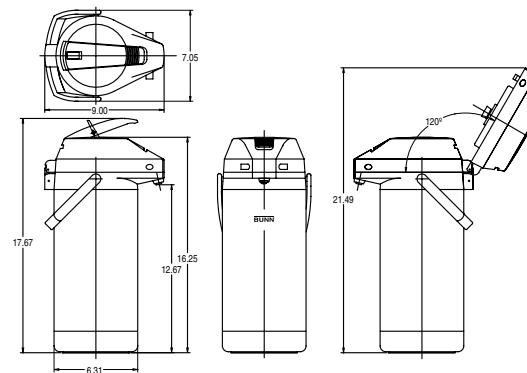

Airpots

**Model 2.2 liter
Push-Button Airpot**
Dimensions:
16.4" H x 6.1" W x 7.9" D
(42cm H x 16cm W x 20cm D)

**Model 3.8 liter
Lever-Action Airpot**
Dimensions:
17.6" H x 6.3" W x 9" D
(44.7cm H x 16cm W x 23cm D)

Model	Agency Listing	International Model	Agency Listing
Push-Button Airpot	(TL)	Push-Button Airpot	
Lever-Action Airpot	(TL)	Lever-Action Airpot	

Dimensions & Specifications

Model	Product #	Capacity	Quantity	Cu. Ft.	Shipping Weight
2.2 liter Push-Button Airpot	28696.0002	2.2 liters (74 oz.)	single unit	1.3	4.5 lbs. (2.04 kg)
2.2 liter Push-Button Airpot	28696.0000	2.2 liters (74 oz.)	6 units to a case	2.8	24 lbs. (10.9 kg)
2.5 liter Push-Button Airpot	13041.0001	2.5 liters (84 oz.)	single unit	1.2	5 lbs. (2.3 kg)
2.5 liter Push-Button Airpot	13041.0101	2.5 liters (84 oz.)	6 units to a case	2.8	25 lbs. (11.3 kg)
2.5 liter Lever-Action Airpot*	32125.0000	2.5 liters (84 oz.)	single unit	1.2	5.3 lbs. (2.4 kg)
2.5 liter Lever-Action Airpot*	32125.0100	2.5 liters (84 oz.)	6 units to a case	2.8	32 lbs. (14.6 kg)
3.0 liter Lever-Action Airpot*	32130.0000	3.0 liters (102 oz.)	single unit	1.2	5.8 lbs. (2.6 kg)
3.0 liter Lever-Action Airpot*	32130.0100	3.0 liters (102 oz.)	6 units to a case	2.8	35 lbs. (15.9 kg)
3.8 liter Lever-Action Airpot*	36725.0000	3.8 liters (128 oz.)	single unit	.81	7 lbs. (3.2 kg)
3.8 liter Lever-Action Airpot*	36725.0100	3.8 liters (128 oz.)	6 units to a case	4.9	41 lbs. (18.6 kg)

*Note: Stainless Steel Liner.

2.2 liter Push-Button Airpot

2.5 liter Lever-Action Airpot

2.5 liter Push-Button Airpot

3.0 liter Lever-Action Airpot

3.8 liter Lever-Action Airpot

BUNN Corporation - 1400 Stevenson Drive Springfield, Illinois 62703 • 800-637-8606 • 217-529-6601 • Fax 217-529-6644 • www.bunn.com

All dimensions shown in inches. Bunn Corporation owns all copyrights relating to materials in this publication. Please contact Bunn Corporation to request permission to reproduce any portion of this publication.