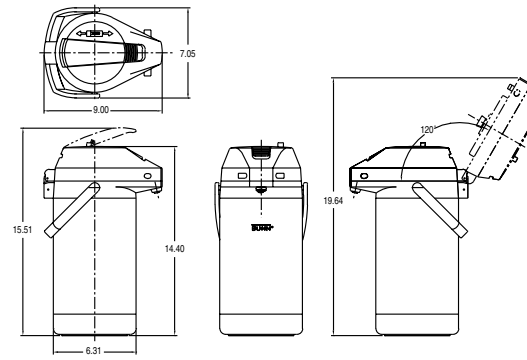

Airpots

**Model 2.2 liter
Push-Button Airpot**
Dimensions:
16.4" H x 6.1" W x 7.9" D
(42cm H x 16cm W x 20cm D)

**Model 3.8 liter
Lever-Action Airpot**
Dimensions:
17.6" H x 6.3" W x 9" D
(44.7cm H x 16cm W x 23cm D)

Model	Agency Listing	International Model	Agency Listing
Push-Button Airpot	(TL)	Push-Button Airpot	
Lever-Action Airpot	(TL)	Lever-Action Airpot	

Dimensions & Specifications

Model	Product #	Capacity	Quantity	Cu. Ft.	Shipping Weight
2.2 liter Push-Button Airpot	28696.0002	2.2 liters (74 oz.)	single unit	1.3	4.5 lbs. (2.04 kg)
2.2 liter Push-Button Airpot	28696.0000	2.2 liters (74 oz.)	6 units to a case	2.8	24 lbs. (10.9 kg)
2.5 liter Push-Button Airpot	13041.0001	2.5 liters (84 oz.)	single unit	1.2	5 lbs. (2.3 kg)
2.5 liter Push-Button Airpot	13041.0101	2.5 liters (84 oz.)	6 units to a case	2.8	25 lbs. (11.3 kg)
2.5 liter Lever-Action Airpot*	32125.0000	2.5 liters (84 oz.)	single unit	1.2	5.3 lbs. (2.4 kg)
2.5 liter Lever-Action Airpot*	32125.0100	2.5 liters (84 oz.)	6 units to a case	2.8	32 lbs. (14.6 kg)
3.0 liter Lever-Action Airpot*	32130.0000	3.0 liters (102 oz.)	single unit	1.2	5.8 lbs. (2.6 kg)
3.0 liter Lever-Action Airpot*	32130.0100	3.0 liters (102 oz.)	6 units to a case	2.8	35 lbs. (15.9 kg)
3.8 liter Lever-Action Airpot*	36725.0000	3.8 liters (128 oz.)	single unit	.81	7 lbs. (3.2 kg)
3.8 liter Lever-Action Airpot*	36725.0100	3.8 liters (128 oz.)	6 units to a case	4.9	41 lbs. (18.6 kg)

*Note: Stainless Steel Liner.

2.2 liter Push-Button Airpot

2.5 liter Lever-Action Airpot

2.5 liter Push-Button Airpot

3.0 liter Lever-Action Airpot

3.8 liter Lever-Action Airpot

BUNN Corporation - 1400 Stevenson Drive Springfield, Illinois 62703 • 800-637-8606 • 217-529-6601 • Fax 217-529-6644 • www.bunn.com