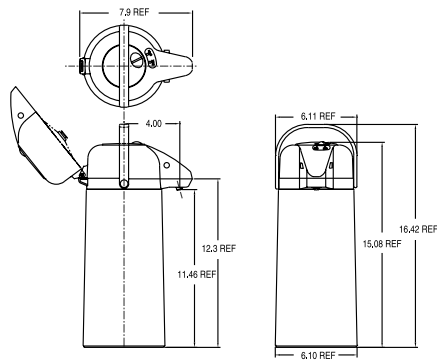

Dimensions & Specifications

Model	Product #	Capacity	Quantity	Cu. Ft.	Shipping Weight
2.2 liter Push-Button Airpot	28696.0002	2.2 liters (74 oz.)	single unit	1.3	4.5 lbs. (2.04 kg)
2.2 liter Push-Button Airpot	28696.0000	2.2 liters (74 oz.)	6 units to a case	2.8	24 lbs. (10.9 kg)
2.5 liter Push-Button Airpot	13041.0001	2.5 liters (84 oz.)	single unit	1.2	5 lbs. (2.3 kg)
2.5 liter Push-Button Airpot	13041.0101	2.5 liters (84 oz.)	6 units to a case	2.8	25 lbs. (11.3 kg)
2.5 liter Lever-Action Airpot*	32125.0000	2.5 liters (84 oz.)	single unit	1.2	5.3 lbs. (2.4 kg)
2.5 liter Lever-Action Airpot*	32125.0100	2.5 liters (84 oz.)	6 units to a case	2.8	32 lbs. (14.6 kg)
3.0 liter Lever-Action Airpot*	32130.0000	3.0 liters (102 oz.)	single unit	1.2	5.8 lbs. (2.6 kg)
3.0 liter Lever-Action Airpot*	32130.0100	3.0 liters (102 oz.)	6 units to a case	2.8	35 lbs. (15.9 kg)
3.8 liter Lever-Action Airpot*	36725.0000	3.8 liters (128 oz.)	single unit	.81	7 lbs. (3.2 kg)
3.8 liter Lever-Action Airpot*	36725.0100	3.8 liters (128 oz.)	6 units to a case	4.9	41 lbs. (18.6 kg)

*Note: Stainless Steel Liner.

2.2 liter Push-Button Airpot