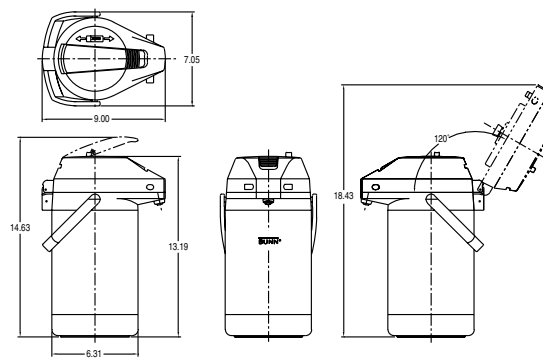

2.5 liter Lever-Action Airpot