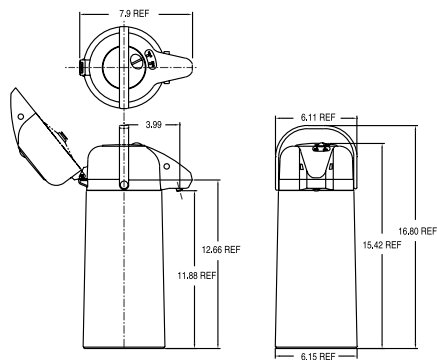

2.5 liter Push-Button Airpot