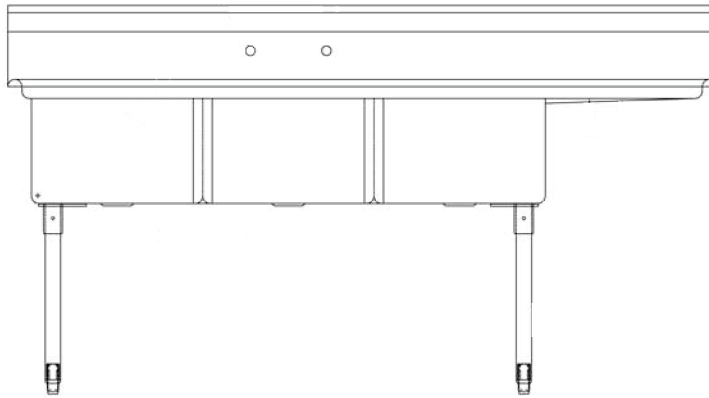

Features:

- 1/4" Pitched Drainboards To Ensure Proper Drainage
- 1 1/2" Rounded Front and Side Edges
- Accommodates 8" On Center Faucets
- Drains Included
- 9" Backsplash

Options:

- Pre-Rinse Units & Faucets
- Lever Drains
- Upgraded Bullet Feet
- Slant Rack Shelf (BK-SSH)
- End Splash (BKS-RES)
- S/S Basket Drain (BKDR-4-304)

Material:

- T-304 18 ga. Stainless Steel Deck & Bowls
- 1 5/8" Galvanized Legs
- Adjustable High Impact Corrosion Resistant Feet

Model #s ending with "S":

- T-304 18 ga. Stainless Steel Deck & Bowls
- Stainless Steel Legs
- Stainless Steel End Bracing
- Adjustable Stainless Steel over Plastic Bullet Feet

*** Please specify Left or Right Drainboard**

Part Number	Unit Size (l x w)	Bowl Dim. (l x w x d)	Sets of Faucet Holes	Drainboard Size	Legs
BKS-3-15-14-15L/R	62 1/2" x 20 13/16"	15" x 15" x 14"	1	(1)L/R - 15"	Galvanized
BKS-3-15-14-15L/RS	62 1/2" x 20 13/16"	15" x 15" x 14"	1	(1)L/R - 15"	Stainless Steel w/ End Bracing
BKS-3-1620-12-18L/R	68 1/2" x 25 13/16"	16" x 20" x 12"	1	(1)L/R - 18"	Galvanized
BKS-3-1620-12-18L/RS	68 1/2" x 25 13/16"	16" x 20" x 12"	1	(1)L/R - 18"	Stainless Steel w/ End Bracing
BKS-3-18-12-18L/R	74 1/2" x 23 13/16"	18" x 18" x 12"	1	(1)L/R - 18"	Galvanized
BKS-3-18-12-18L/RS	74 1/2" x 23 13/16"	18" x 18" x 12"	1	(1)L/R - 18"	Stainless Steel w/ End Bracing
BKS-3-1824-14-24L/R	80 1/2" x 29 13/16"	18" x 24" x 14"	1	(1)L/R - 24"	Galvanized
BKS-3-1824-14-24L/RS	80 1/2" x 29 13/16"	18" x 24" x 14"	1	(1)L/R - 24"	Stainless Steel w/ End Bracing
BKS-3-24-14-24L/R	98 1/2" x 29 13/16"	24" x 24" x 14"	2	(1)L/R - 24"	Galvanized
BKS-3-24-14-24L/RS	98 1/2" x 29 13/16"	24" x 24" x 14"	2	(1)L/R - 24"	Stainless Steel w/ End Bracing

PRODUCT DATA SHEET

RESOURCES

Three Compartment - One Drainboard

Stainless Steel Compartment Sinks

PRODUCT DATA SHEET

BK RESOURCES