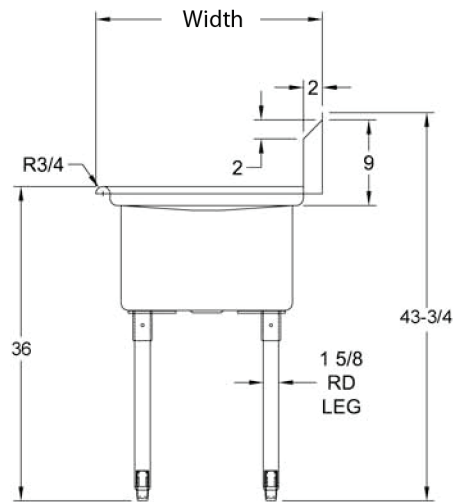

Features:

- 1/4" Pitched Drainboards To Ensure Proper Drainage
- 1 1/2" Rounded Front and Side Edges
- Accommodates 8" On Center Faucets
- Drains Included
- 9" Backsplash

Options:

- Pre-Rinse Units & Faucets
- Lever Drains
- Upgraded Bullet Feet
- Slant Rack Shelf (BK-SSH)
- End Splash (BKS-RES)
- S/S Basket Drain (BKDR-4-304)

Material:

- T-304 18 ga. Stainless Steel Deck & Bowls
- 1 5/8" Galvanized Legs
- Adjustable High Impact Corrosion Resistant Feet

Model #s ending with "S":

- T-304 18 ga. Stainless Steel Deck & Bowls
- Stainless Steel Legs
- Stainless Steel End Bracing
- Adjustable Stainless Steel over Plastic Bullet Feet

*** Please specify Left or Right Drainboard**

Part Number	Unit Size (l x w)	Bowl Dim. (l x w x d)	Sets of Faucet Holes	Drainboard Size	Legs
BKS-3-15-14-15L/R	62 1/2" x 20 13/16"	15" x 15" x 14"	1	(1)L/R - 15"	Galvanized
BKS-3-15-14-15L/RS	62 1/2" x 20 13/16"	15" x 15" x 14"	1	(1)L/R - 15"	Stainless Steel w/ End Bracing
BKS-3-1620-12-18L/R	68 1/2" x 25 13/16"	16" x 20" x 12"	1	(1)L/R - 18"	Galvanized
BKS-3-1620-12-18L/RS	68 1/2" x 25 13/16"	16" x 20" x 12"	1	(1)L/R - 18"	Stainless Steel w/ End Bracing
BKS-3-18-12-18L/R	74 1/2" x 23 13/16"	18" x 18" x 12"	1	(1)L/R - 18"	Galvanized
BKS-3-18-12-18L/RS	74 1/2" x 23 13/16"	18" x 18" x 12"	1	(1)L/R - 18"	Stainless Steel w/ End Bracing
BKS-3-1824-14-24L/R	80 1/2" x 29 13/16"	18" x 24" x 14"	1	(1)L/R - 24"	Galvanized
BKS-3-1824-14-24L/RS	80 1/2" x 29 13/16"	18" x 24" x 14"	1	(1)L/R - 24"	Stainless Steel w/ End Bracing
BKS-3-24-14-24L/R	98 1/2" x 29 13/16"	24" x 24" x 14"	2	(1)L/R - 24"	Galvanized
BKS-3-24-14-24L/RS	98 1/2" x 29 13/16"	24" x 24" x 14"	2	(1)L/R - 24"	Stainless Steel w/ End Bracing

PRODUCT DATA SHEET

RESOURCES

Three Compartment - One Drainboard

Stainless Steel Compartment Sinks

PRODUCT DATA SHEET

BK RESOURCES