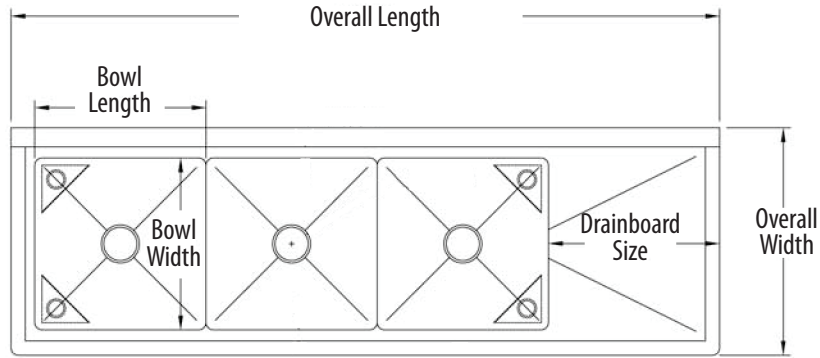

Features:

- 1/4" Pitched Drainboards To Ensure Proper Drainage
- 1 1/2" Rounded Front and Side Edges
- Accommodates 8" On Center Faucets
- Drains Included
- 9" Backsplash

Options:

- Pre-Rinse Units & Faucets
- Lever Drains
- Upgraded Bullet Feet
- Slant Rack Shelf (BK-SSH)
- End Splash (BKS-RES)
- S/S Basket Drain (BKDR-4-304)

*** Please specify Left or Right Drainboard**

Part Number	Unit Size (l x w)	Bowl Dim. (l x w x d)	Sets of Faucet Holes	Drainboard Size	Legs
BKS-3-15-14-15L/R	62 1/2" x 20 13/16"	15" x 15" x 14"	1	(1)L/R - 15"	Galvanized
BKS-3-15-14-15L/RS	62 1/2" x 20 13/16"	15" x 15" x 14"	1	(1)L/R - 15"	Stainless Steel w/ End Bracing
BKS-3-1620-12-18L/R	68 1/2" x 25 13/16"	16" x 20" x 12"	1	(1)L/R - 18"	Galvanized
BKS-3-1620-12-18L/RS	68 1/2" x 25 13/16"	16" x 20" x 12"	1	(1)L/R - 18"	Stainless Steel w/ End Bracing
BKS-3-18-12-18L/R	74 1/2" x 23 13/16"	18" x 18" x 12"	1	(1)L/R - 18"	Galvanized
BKS-3-18-12-18L/RS	74 1/2" x 23 13/16"	18" x 18" x 12"	1	(1)L/R - 18"	Stainless Steel w/ End Bracing
BKS-3-1824-14-24L/R	80 1/2" x 29 13/16"	18" x 24" x 14"	1	(1)L/R - 24"	Galvanized
BKS-3-1824-14-24L/RS	80 1/2" x 29 13/16"	18" x 24" x 14"	1	(1)L/R - 24"	Stainless Steel w/ End Bracing
BKS-3-24-14-24L/R	98 1/2" x 29 13/16"	24" x 24" x 14"	2	(1)L/R - 24"	Galvanized
BKS-3-24-14-24L/RS	98 1/2" x 29 13/16"	24" x 24" x 14"	2	(1)L/R - 24"	Stainless Steel w/ End Bracing

PRODUCT DATA SHEET

RESOURCES

Three Compartment - One Drainboard

Stainless Steel Compartment Sinks

PRODUCT DATA SHEET

BK RESOURCES