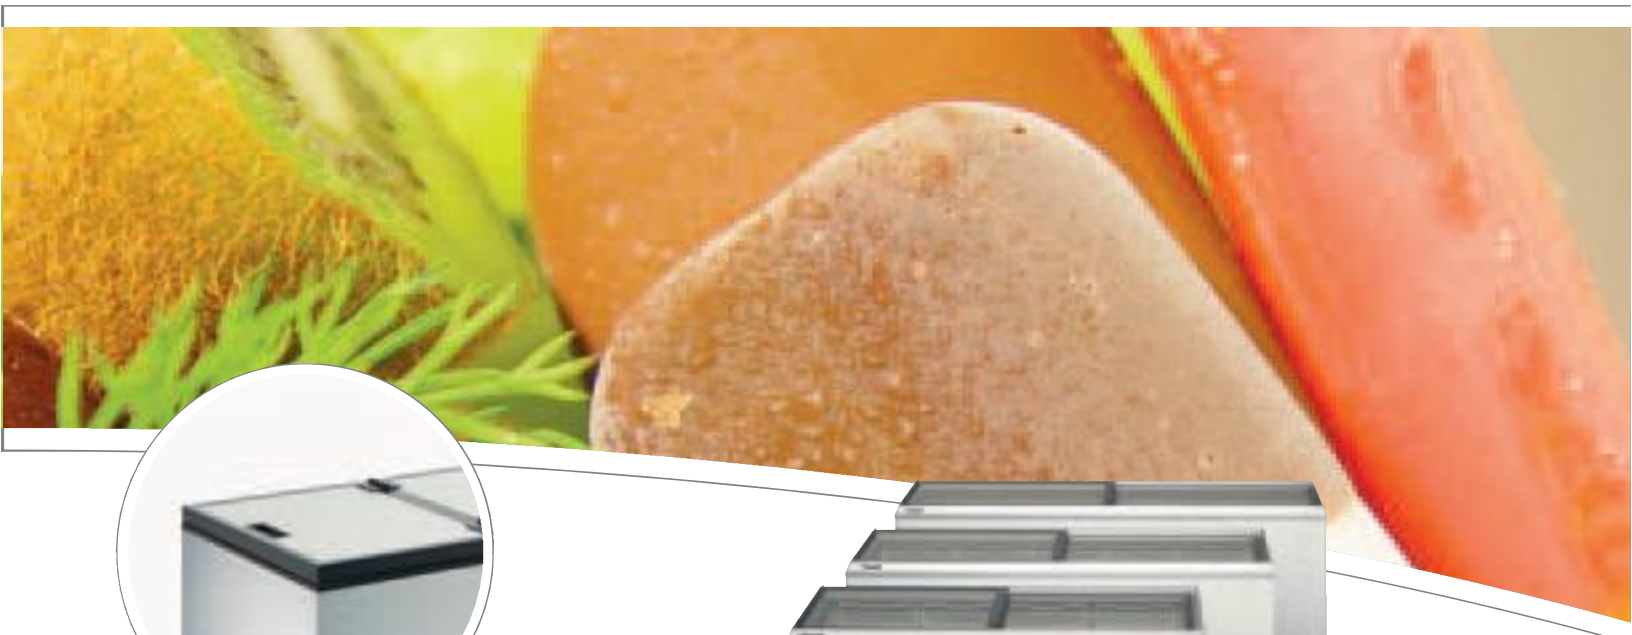

# CLASSIC

Model  
335-935  
shown

Model 335-925  
Hinged glass lid

Model 335-945  
Foamed sliding lids

## The Classic ice cream cabinet - with glass or foamed lid

- High mobility
- 4 types of lids
- Excellent merchandiser
- High load line level

### Features:

- Aluminum inner liner
- Drain plug
- Scratch-proof sliding glass lids
- Adjustable thermostat
- Available in 5 capacity sizes

Model 335-955  
Flip-Top lids

Internal light is an option.

Engraved logo is an  
option.