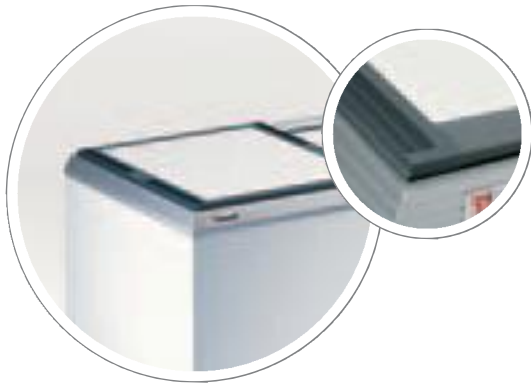

# CLASSIC

Model  
335-935  
shown

Model 335-925  
Hinged glass lid

Model 335-945  
Foamed sliding lids

## The Classic ice cream cabinet - with glass or foamed lid

- High mobility
- 4 types of lids
- Excellent merchandiser
- High load line level

### Features:

- Aluminum inner liner
- Drain plug
- Scratch-proof sliding glass lids
- Adjustable thermostat
- Available in 5 capacity sizes

Model 335-955  
Flip-Top lids

Internal light is an option.

Engraved logo is an  
option.