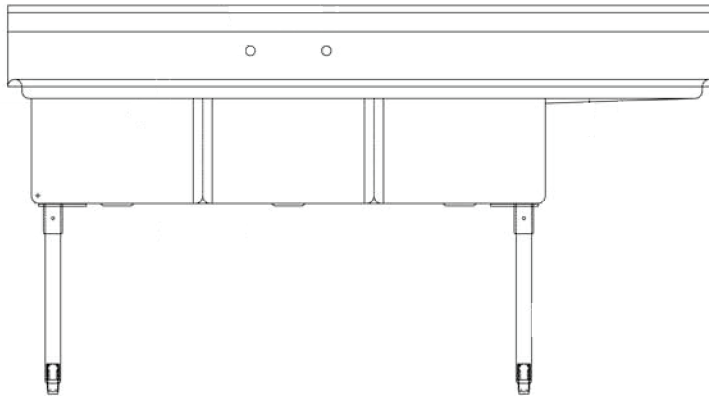

Three Compartment - One Drainboard

Stainless Steel Compartment Sinks

PRODUCT DATA SHEET

BK RESOURCES