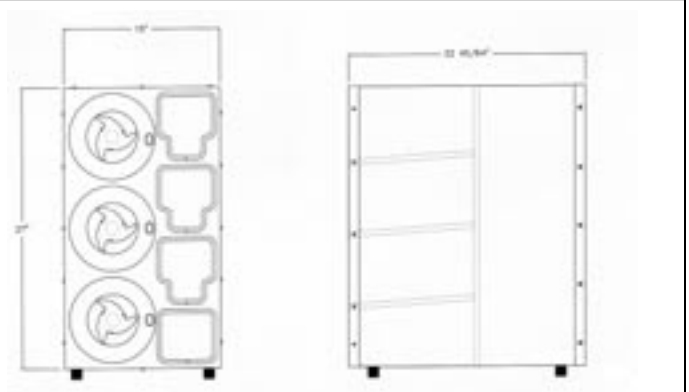

Dial-A-Cup™

**Dial-A-Cup™
Cup Dispensers
Models:
DAC-30, DAC-20
LS-20, LS-30**

DAC-30 and DAC-20

LS-30 and LS-20

Individual DAC-5 and DAC-10 Units

The Dial-A-Cup™ dispensing system is a unique, new way to dispense almost all standard beverage cups. Dial-A-Cup's one size fits all concept allows the operator to change cup styles without worrying about how the new cups will fit in the cup dispenser.

Features:

- New Adjustment Design
- Styrofoam, Paper or Plastic Cups Can be Used
- Can be Mounted Vertically, Horizontally or Overhead
- Available for Countertop Use
- Stainless Steel Construction for Long Life
- LS Series Available with Lid and Straw Dispenser

Dimensions

LS-20

LS-30

DACS-20

DACS-30

Model	Height	Width	Depth
LS-20	30-1/4"	15"	23-3/4"
(metric)	768 mm	426 mm	603 mm
LS-30	20-1/8"	15"	23-3/4"
(metric)	511 mm	426 mm	603 mm
DACS-20	20-1/8"	10"	23-3/4"
(metric)	511 mm	254 mm	603 mm
DACS-30	29-5/8"	10"	23-3/4"
(metric)	752 mm	254 mm	603 mm
DACS-35	24"	8"	23-3/4"
(metric)	610 mm	203 mm	603 mm
DACS-40	38"	9-1/4"	23-3/4"
(metric)	965 mm	235 mm	603 mm
Individual Dial-A-Cup Dispensers			
Model	Collar Diameter	Tube Diameter	Tube Length
DAC-5	7-1/4"	5-7/8"	23"
(metric)	209 mm	149 mm	584 mm
DAC-10	8 1/4"	5-7/8"	23"
(metric)	209 mm	149 mm	584mm