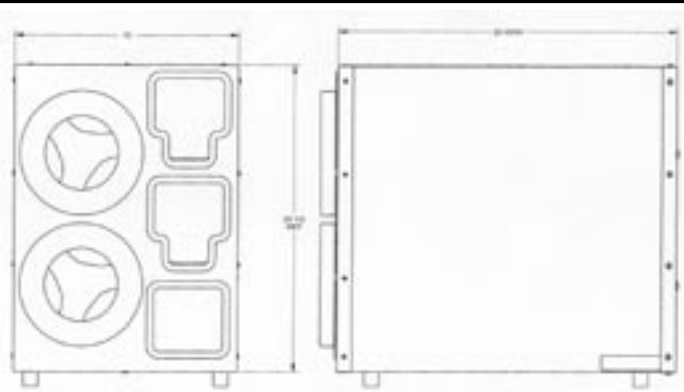

Dial-A-Cup™

**Dial-A-Cup™
Cup Dispensers
Models:
DAC-30, DAC-20
LS-20, LS-30**

DAC-30 and DAC-20

LS-30 and LS-20

Individual DAC-5 and DAC-10 Units

The Dial-A-Cup™ dispensing system is a unique, new way to dispense almost all standard beverage cups. Dial-A-Cup's one size fits all concept allows the operator to change cup styles without worrying about how the new cups will fit in the cup dispenser.

Features:

- New Adjustment Design
- Styrofoam, Paper or Plastic Cups Can be Used
- Can be Mounted Vertically, Horizontally or Overhead
- Available for Countertop Use
- Stainless Steel Construction for Long Life
- LS Series Available with Lid and Straw Dispenser

Dimensions

LS-20

LS-30

DACS-20

DACS-30

Model	Height	Width	Depth
LS-20	30-1/4"	15"	23-3/4"
(metric)	768 mm	426 mm	603 mm
LS-30	20-1/8"	15"	23-3/4"
(metric)	511 mm	426 mm	603 mm
DACS-20	20-1/8"	10"	23-3/4"
(metric)	511 mm	254 mm	603 mm
DACS-30	29-5/8"	10"	23-3/4"
(metric)	752 mm	254 mm	603 mm
DACS-35	24"	8"	23-3/4"
(metric)	610 mm	203 mm	603 mm
DACS-40	38"	9-1/4"	23-3/4"
(metric)	965 mm	235 mm	603 mm
Individual Dial-A-Cup Dispensers			
Model	Collar Diameter	Tube Diameter	Tube Length
DAC-5	7-1/4"	5-7/8"	23"
(metric)	209 mm	149 mm	584 mm
DAC-10	8 1/4"	5-7/8"	23"
(metric)	209 mm	149 mm	584mm

Manufacturing No.	Model	Shipping Weight
9900310	DACS-20	26 lbs./16 Kg
9900312	DACS-30	70 lbs./32 Kg
9900320	DACS-35	36 lbs./16 Kg
9900324	DACS-40	46 lbs./21 Kg
9900328	LS-20	35 lbs./16 Kg
9900326	LS-30	44 lbs./19 Kg
9900304	DAC-5	5 lbs./3 Kg
9900300	DAC-10	5 lbs./3 Kg