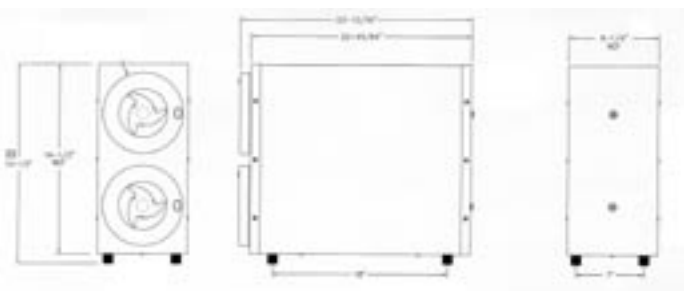

Features:

- New Adjustment Design
- Styrofoam, Paper or Plastic Cups Can be Used
- Can be Mounted Vertically, Horizontally or Overhead
- Available for Countertop Use
- Stainless Steel Construction for Long Life
- LS Series Available with Lid and Straw Dispenser

Dimensions

LS-20

LS-30

DACS-20

DACS-30

Model	Height	Width	Depth
LS-20	30-1/4"	15"	23-3/4"
(metric)	768 mm	426 mm	603 mm
LS-30	20-1/8"	15"	23-3/4"
(metric)	511 mm	426 mm	603 mm
DACS-20	20-1/8"	10"	23-3/4"
(metric)	511 mm	254 mm	603 mm
DACS-30	29-5/8"	10"	23-3/4"
(metric)	752 mm	254 mm	603 mm
DACS-35	24"	8"	23-3/4"
(metric)	610 mm	203 mm	603 mm
DACS-40	38"	9-1/4"	23-3/4"
(metric)	965 mm	235 mm	603 mm
Individual Dial-A-Cup Dispensers			
Model	Collar Diameter	Tube Diameter	Tube Length
DAC-5	7-1/4"	5-7/8"	23"
(metric)	209 mm	149 mm	584 mm
DAC-10	8 1/4"	5-7/8"	23"
(metric)	209 mm	149 mm	584mm