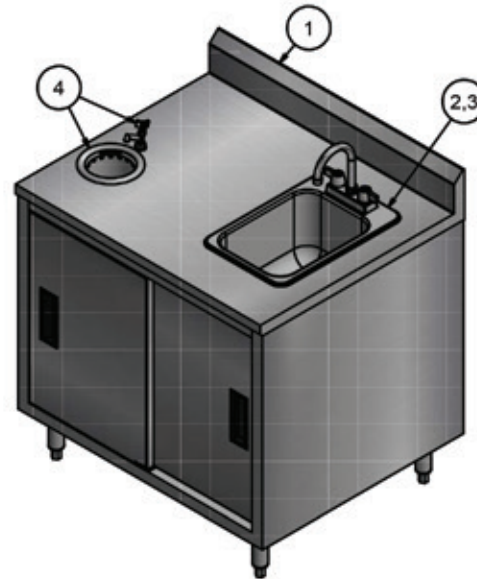

Ice Cream Cabinet

EASYMOD™ Creations

Features:

- 36" Cabinet Base Work Table
- 10x14 Dropin Sink & Faucet
- Dipper well with Faucet
- Sliding Doors
- Legs Adjust 1" in Height
- 5" Riser

Material:

- T-304 14 ga. Stainless Steel Top
- T-304 18 ga. Stainless Steel Body
- Stainless Steel Legs & Feet

Options:

- Adjustable Shelf

Part List

Item	Item #	Qty	Description
1	BKDCR5-3036S	1	30" x 36" Cabinet Base Work Table w/ 5" Riser & Sliding Doors
2	BK-DIS-1014-10-P-G	1	Drop-In Sink w/ Faucet
3	EM-3	1	Cutout & Install of Drop-In Sink
4	EM-16A	1	Parts & Install of Dipper Well Bowl & Faucet

Easy Mod Creations:

- Use these MOD's as a starting point or idea creator for your own creation
- Add or remove Easy Mods to design a convenience store table that suits your needs
- See part list for how this was made

Part Number	Unit Size (l x w x h)
MOD-IC	30" x 36" x 39.75"

PRODUCT DATA SHEET

BK RESOURCES