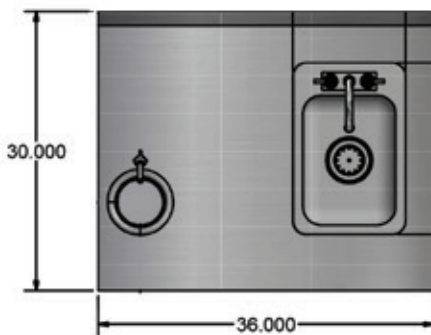

Ice Cream Cabinet

EASYMOD™ Creations

Features:

- 36" Cabinet Base Work Table
- 10x14 Dropin Sink & Faucet
- Dipper well with Faucet
- Sliding Doors
- Legs Adjust 1" in Height
- 5" Riser

Material:

- T-304 14 ga. Stainless Steel Top
- T-304 18 ga. Stainless Steel Body
- Stainless Steel Legs & Feet

Options:

- Adjustable Shelf

Part List

Item	Item #	Qty	Description
1	BKDCR5-3036S	1	30" x 36" Cabinet Base Work Table w/ 5" Riser & Sliding Doors
2	BK-DIS-1014-10-P-G	1	Drop-In Sink w/ Faucet
3	EM-3	1	Cutout & Install of Drop-In Sink
4	EM-16A	1	Parts & Install of Dipper Well Bowl & Faucet

Part Number	Unit Size (l x w x h)
MOD-IC	30" x 36" x 39.75"

PRODUCT DATA SHEET

BK RESOURCES