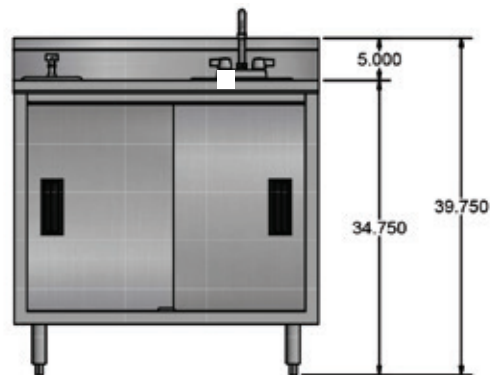

Ice Cream Cabinet

EASYMOD™ Creations

Features:

- 36" Cabinet Base Work Table
- 10x14 Dropin Sink & Faucet
- Dipper well with Faucet
- Sliding Doors
- Legs Adjust 1" in Height
- 5" Riser

Material:

- T-304 14 ga. Stainless Steel Top
- T-304 18 ga. Stainless Steel Body
- Stainless Steel Legs & Feet

Options:

- Adjustable Shelf

Part List

Item	Item #	Qty	Description
1	BKDCR5-3036S	1	30" x 36" Cabinet Base Work Table w/ 5" Riser & Sliding Doors
2	BK-DIS-1014-10-P-G	1	Drop-In Sink w/ Faucet
3	EM-3	1	Cutout & Install of Drop-In Sink
4	EM-16A	1	Parts & Install of Dipper Well Bowl & Faucet

Part Number	Unit Size (l x w x h)
MOD-IC	30" x 36" x 39.75"

PRODUCT DATA SHEET

BK RESOURCES